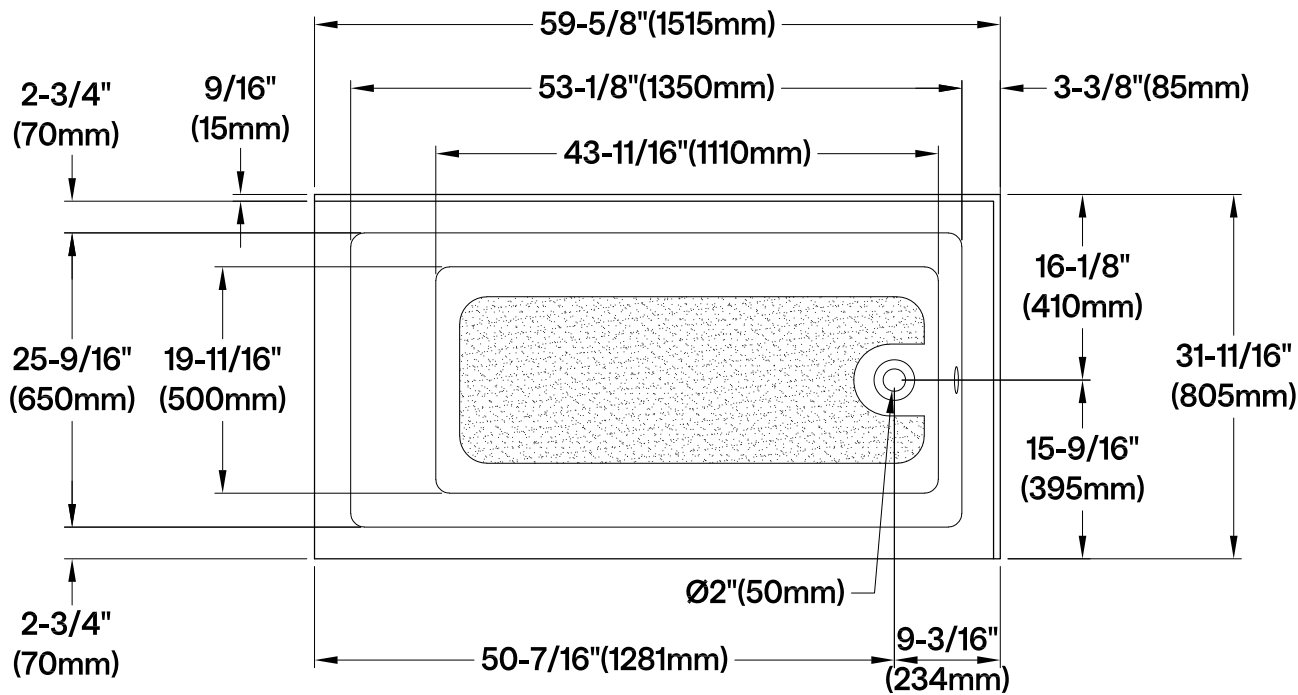

VTAP6032R21TS

60" Acrylic Anti-Skid Alcove Tub with Corner Apron, Right Hand Drain Hole

M10 x 56 (3 pcs)
M10 x 46 (2 pcs)

Drain Hole Size (Scale 3:1)