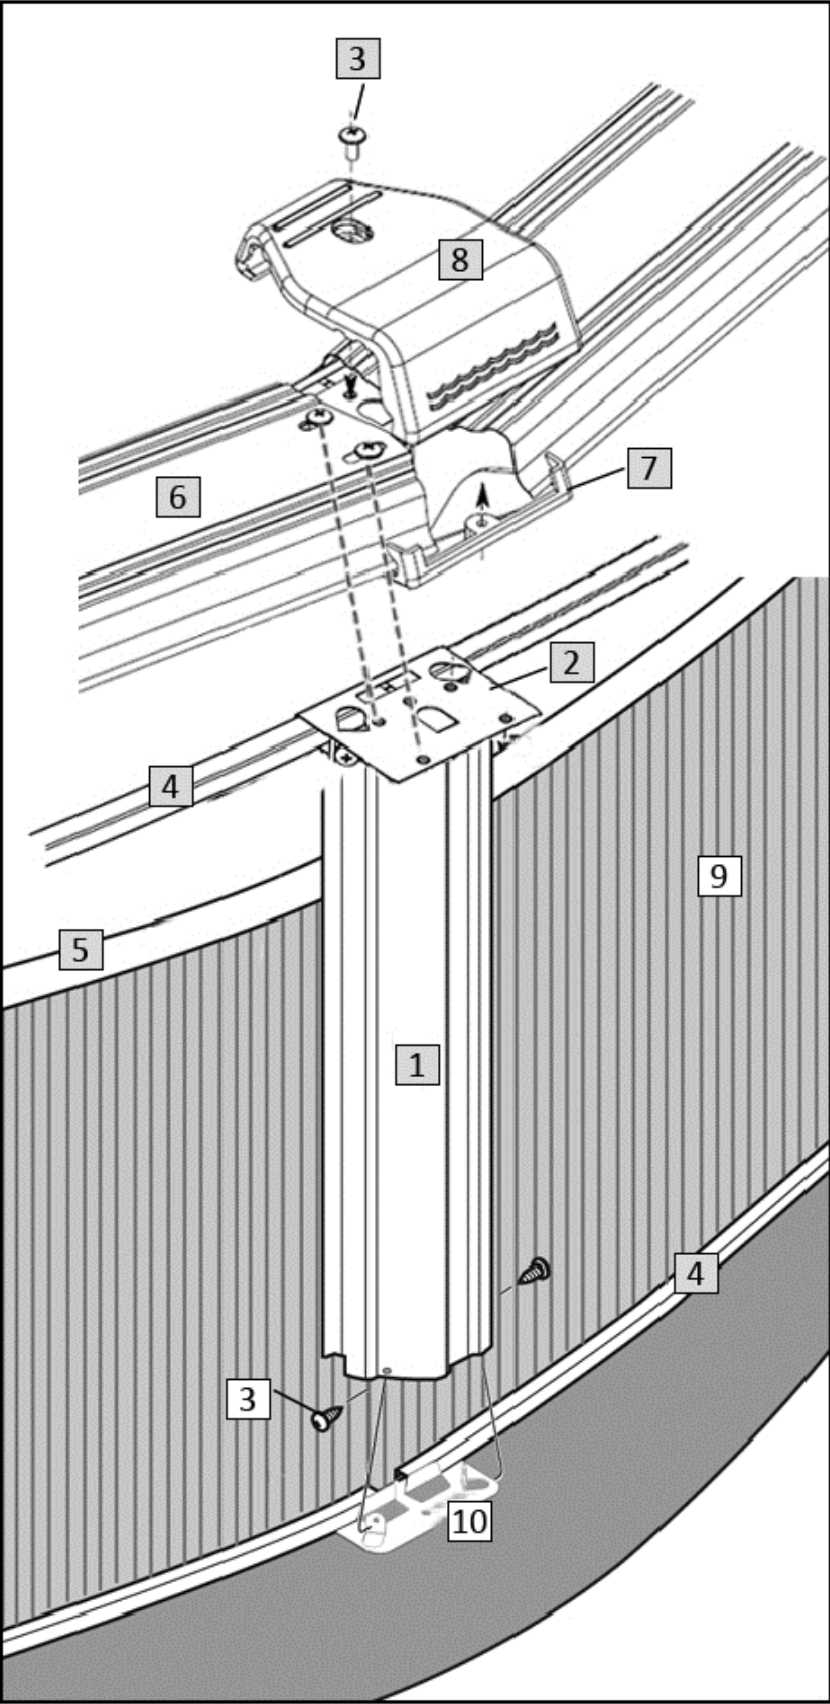

*These part #s are not available to purchase separately. They must be purchased as the Seat Cover Assembly Bolt Package, Order # NBP1032

Carton Breakdown
Belize 18' Round 48"
NB2504

Key #	Qty	Item #	Mfg Part #	Part Description	
WALL CARTON # 1848-THT-W					
<input type="checkbox"/>	5	14	NL107	8100	Plastic Edging
<input type="checkbox"/>	9	1	PC5201	48+Wall	Terra Haute Taupe Wall
48" Wall Joint Bolt Package (Part # 0113, Order # NBP1021)					
<input type="checkbox"/>	3	23	NBP1021	0513*	¼+x ½+Truss Head Screw
<input type="checkbox"/>	3	45	NBP1021	0411*	¼+Reinforcing Washer
<input type="checkbox"/>	3	23	NBP1021	0611*	¼+Nut

*These part #s are not available to purchase separately. They must be purchased as the Wall Joint Bolt Package, Order # NBP1021

Belize 18' Round 48"

NB2504

Key #	Part Description	Item #
1	6in Vertical	NBP1027
2	Resin Upper Joint	NBP1068
3	Seat Cover Hardware	NBP1032
3	Wall Joint Hardware	NBP1021
4	5/8+Rail	NBP1055
5	Plastic Edging	NL107
6	6in Top Seat	NBP1023
7	6in Seat Cover Bracket	NBP1030
8	6in Seat Cover	NBP1029
9	Wall	PC5201
10	Resin Lower Joint	NBP1069