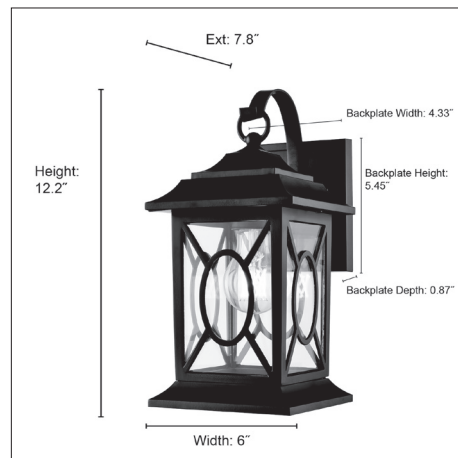

85101

ALLBERT ONE LIGHT OUTDOOR WALL SCONCE

FINISH

PBK - Powder Coated Black

DIMENSIONS

Width 6"
Height 12.2"
Ext. 7.8"
Backplate Width 4.33"
Backplate Height 5.45"
Backplate Depth 0.87"
Weight 2.76 lbs

MATERIAL

Aluminum

GLASS

Clear

LAMPING

Bulbs 1-Medium
Bulb Base Medium (E26)
Watts per Bulb 60W
Voltage 120V
Total Wattage 60W
Bulbs Included No

CERTIFICATION

ETL Listed Wet Location

ITEM NUMBER

SKUs 85101 PBK

85101 PBK

Millennium Lighting
105 Declaration Drive
McDonough, GA 30253
www.millenniumlighting.com