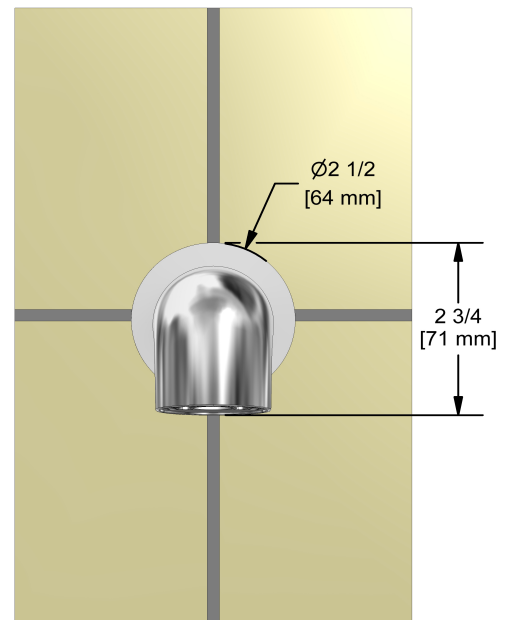

Sizes, models and finishes may differ from those presented.

Warranty

This **Riobel Inc.** product you have purchased carries a Limited Lifetime Warranty on the chrome, PVD finish, blacks and all working parts and is guaranteed from the initial purchase date against all manufacturing defects. All other finishes, including plastic components, are guaranteed for one year. All electric and/or electronic parts are covered by a 5-year limited warranty.

Customer Service

Ontario, West Canada : 888-287-5354 Quebec, Maritimes, United States : 866-473-8442

2020.11.09