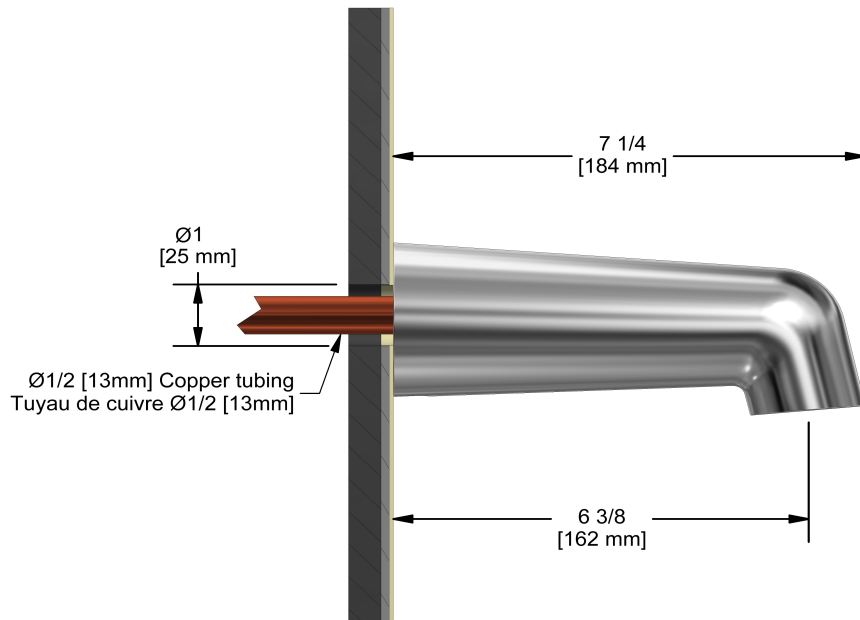

Sizes, models and finishes may differ from those presented.

Warranty

This **Riobel Inc.** product you have purchased carries a Limited Lifetime Warranty on the chrome, PVD finish, blacks and all working parts and is guaranteed from the initial purchase date against all manufacturing defects. All other finishes, including plastic components, are guaranteed for one year. All electric and/or electronic parts are covered by a 5-year limited warranty.

Customer Service

Ontario, West Canada : 888-287-5354 Quebec, Maritimes, United States : 866-473-8442

2020.11.09