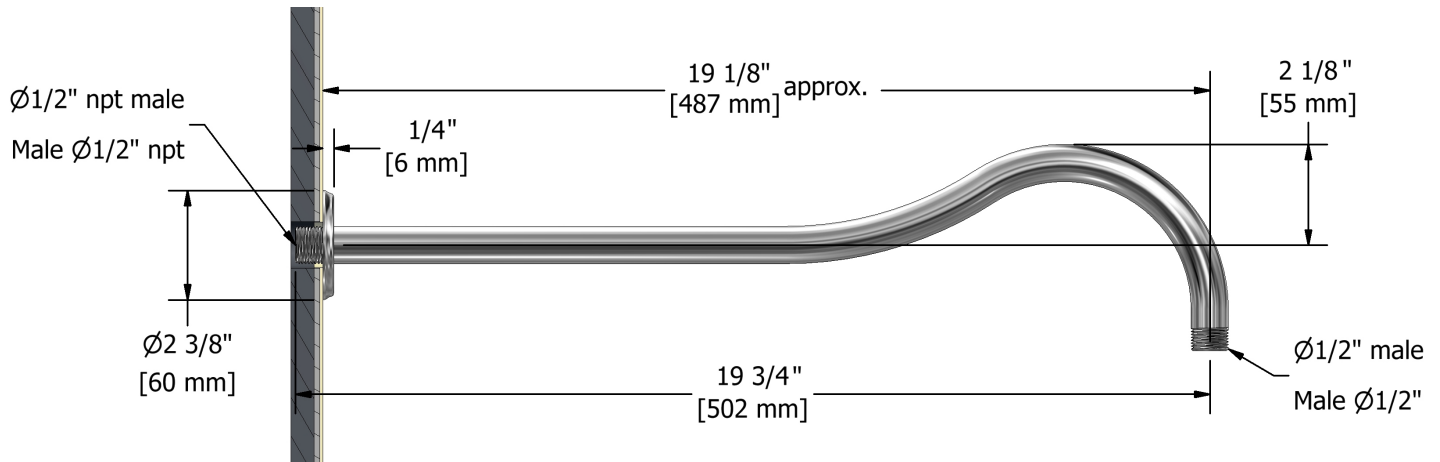

Sizes, models and finishes may differ from thoses presented.

Warranty

This **Riobel Inc.** product you have purchased carries a Limited Lifetime Warranty on the chrome, PVD finish, blacks and all working parts and is guaranteed from the initial purchase date against all manufacturing defects. All other finishes, including plastic components, are guaranteed for one year. All electric and/or electronic parts are covered by a 5-year limited warranty.

Customer Service

Ontario, West Canada : 888-287-5354 Quebec, Maritimes, United States : 866-473-8442

2020.11.09