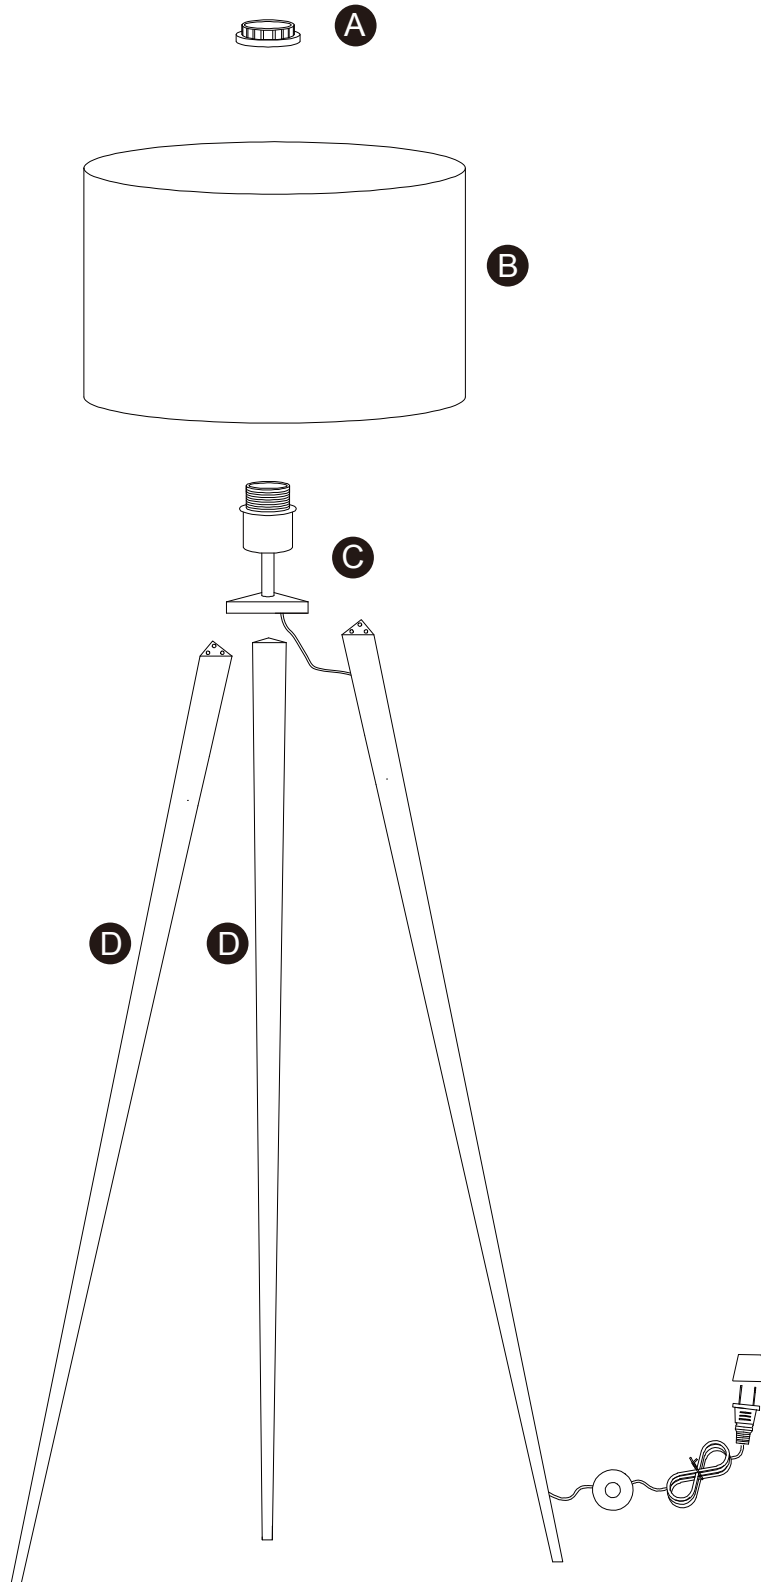

Exploded Drawing

← **Questions?**
Scan Here