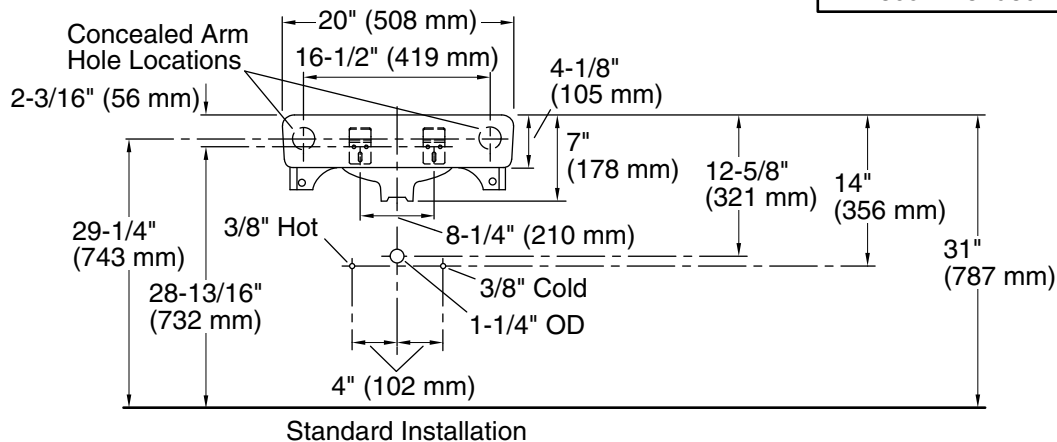

Features

- Made from premium materials that withstand high-volume usage
- 20" (508 mm) x 18" (457 mm)
- 4" center drilling
- With sealed overflow and soap dispenser drilling on right

Material

- Vitreous china

Color	Code	Description
-------	------	-------------

	0	White
---	---	-------

Technical Information

All product dimensions are nominal.

Basin configuration:	Single Bowl
Center(s):	4" (102 mm)
Bowl area (Center):	Length: 18" (457 mm) Width: 13" (330 mm) Water depth: 4-7/8" (124 mm)
With overflow:	Yes
Number of deck holes:	4
Faucet hole(s):	1-3/8" (35 mm)
Soap/Lotion hole:	1-1/4" (32 mm)
Drain hole:	1-3/4" (44 mm)

Notes

Install this product according to the installation instructions.

If an arm carrier is used, select a soap dispenser with a 1" (25 mm) maximum shank diameter to avoid interference with the arm carrier.

Use a soap dispenser with adequate shank length to extend through the 4-1/8" (105 mm) sink thickness.

ADA, OBC, CSA B651 compliant when installed to the specific requirements of these regulations.