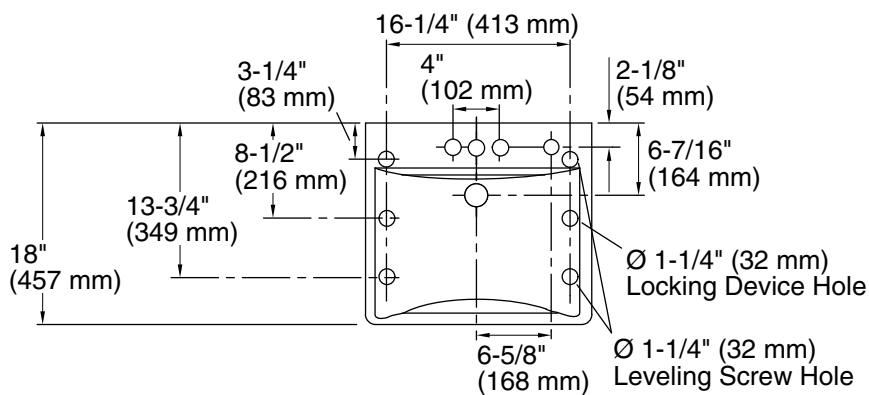

Features

- Made from premium materials that withstand high-volume usage
- 20" (508 mm) x 18" (457 mm)
- 4" center drilling
- With sealed overflow and soap dispenser drilling on right

Material

- Vitreous china

Color	Code	Description
-------	------	-------------

	0	White
---	---	-------

Technical Information

All product dimensions are nominal.

Basin configuration:	Single Bowl
Center(s):	4" (102 mm)
Bowl area (Center):	Length: 18" (457 mm) Width: 13" (330 mm) Water depth: 4-7/8" (124 mm)
With overflow:	Yes
Number of deck holes:	4
Faucet hole(s):	1-3/8" (35 mm)
Soap/Lotion hole:	1-1/4" (32 mm)
Drain hole:	1-3/4" (44 mm)

Notes

Install this product according to the installation instructions.

If an arm carrier is used, select a soap dispenser with a 1" (25 mm) maximum shank diameter to avoid interference with the arm carrier.

Use a soap dispenser with adequate shank length to extend through the 4-1/8" (105 mm) sink thickness.

ADA, OBC, CSA B651 compliant when installed to the specific requirements of these regulations.