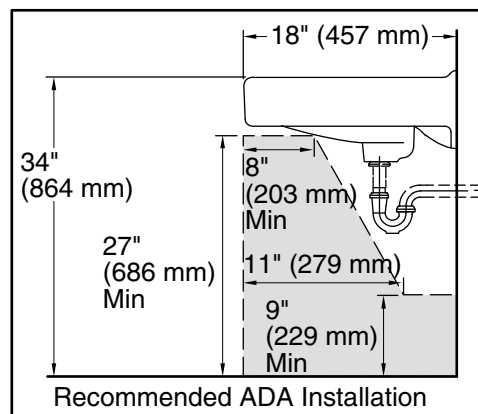

Features

- Made from premium materials that withstand high-volume usage
- 20" (508 mm) x 18" (457 mm)
- 4" center drilling
- With sealed overflow and soap dispenser drilling on right

Material

- Vitreous china

Color	Code	Description
-------	------	-------------

	0	White
---	---	-------

Technical Information

All product dimensions are nominal.

Basin configuration:	Single Bowl
Center(s):	4" (102 mm)
Bowl area (Center):	Length: 18" (457 mm) Width: 13" (330 mm) Water depth: 4-7/8" (124 mm)
With overflow:	Yes
Number of deck holes:	4
Faucet hole(s):	1-3/8" (35 mm)
Soap/Lotion hole:	1-1/4" (32 mm)
Drain hole:	1-3/4" (44 mm)

Notes

Install this product according to the installation instructions.

If an arm carrier is used, select a soap dispenser with a 1" (25 mm) maximum shank diameter to avoid interference with the arm carrier.

Use a soap dispenser with adequate shank length to extend through the 4-1/8" (105 mm) sink thickness.

ADA, OBC, CSA B651 compliant when installed to the specific requirements of these regulations.