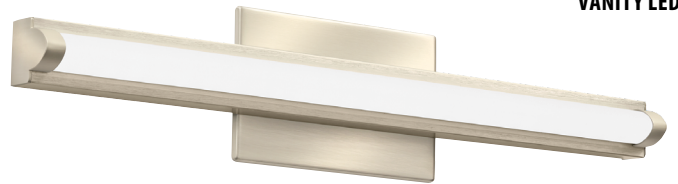

Contemporary Arrow Vanity with Switchable White Color Temperature

VANITY LED

ADA

ORDERING INFORMATION

Example: FMVCALS 24IN MVOLT 30K35K40K 90CRI BN

Series	Length	Voltage	Color temperature	CRI	Finish
FMVCALS Contemporary Arrow Vanity	24IN 2' Nominal	MVOLT MVOLT (120V-277V)	30K35K40K	90CRI >90	BN Brushed Nickel