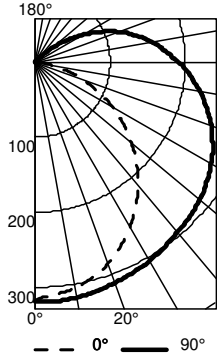

## PHOTOMETRICS

Distribution Curve

Distribution Data

Output Data

Coefficient of Utilization

Illuminance Data at 30" Above Floor for a Single Luminaire

FMVCALS 24IN, input watts:18.08, test no. ISF 37683

### CP Summary

Angle	0°	90°
0°	318	318
5°	311	320
15°	297	316
25°	270	309
35°	234	301
45°	191	291
55°	144	279
65°	95	261
75°	46	237
85°	8	208
90°	0	191