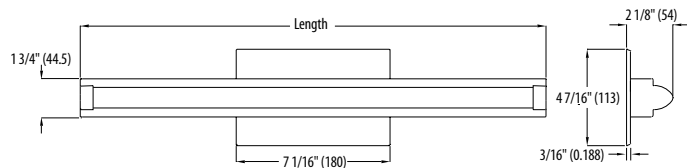

Extruded acrylic diffuser is of highly transmissive material to minimize LED image and provides high-angle brightness control.

ELECTRICAL

Change to "Long-life LEDs, coupled with a multivolt and dual dimmable capable driver, provide extended service life. Standard input = 18 watts, (2'). Fixture is rated to deliver L70 performance at 50,000 hours and operates at 120-277 volts.

This Fixture is dimmable by either triac or 0-10V dimming. Use with approved triac or 0-10V dimmer only.

LISTINGS

CSA Listed to US and Canadian safety standards. Listed for damp locations. ENERGY STAR® certified. Can be used to comply with California Title 24 Part 6 High Efficacy LED Light Source Requirements.

WARRANTY

5-year limited warranty. This is the only warranty provided and no other statements in this specification sheet create any warranty of any kind. All other express and implied warranties are disclaimed.

Complete warranty terms located at:

www.acuitybrands.com/support/warranty/terms-and-conditions

NOTE: Actual performance may differ as a result of end-user environment and application.

All values are design or typical values, measured under laboratory conditions at 25 °C.

Specifications subject to change without notice.

SPECIFICATIONS	2FT
Length	21-7/16 (545)
Weight	2 (.91)
3000K Lumens (LPW)	1500 (84)
3500K Lumens (LPW)	1700 (97)
4000K Lumens (LPW)	1700 (94)

Catalog Number
Notes
Type

Decorative Indoor