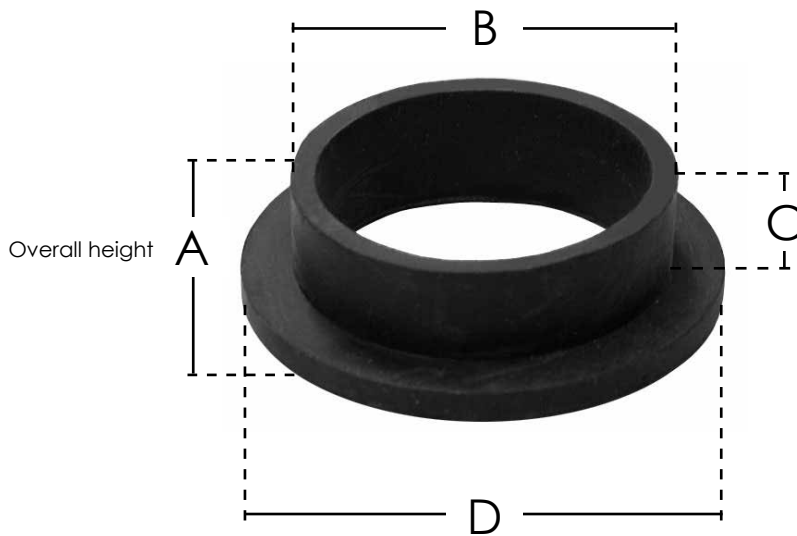

## CLOSET SPUD WASHER

PART NO.	DESCRIPTION	A	B	C	D
□ C27302	1/2" Closet Spud Washer	5/8"	1-5/8" ID 2" OD	3/8"	1-3/4" ID 2-5/8" OD

Jones Stephens  
3249 Moody Parkway • Moody, Alabama 35004  
Toll Free Phone: 1-800-355-6637 • Toll Free Fax: 1-800-462-6991  
[www.jonesstephens.com](http://www.jonesstephens.com)