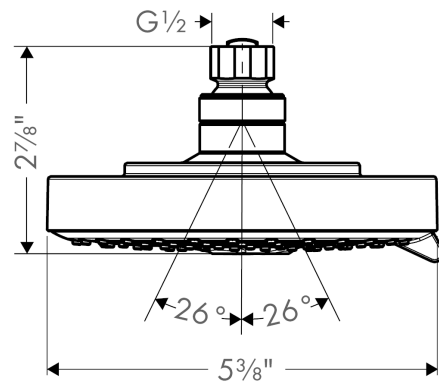

**Raindance S**

**Showerhead 150 3-Jet, 1.75 GPM**

Finishes : **brushed nickel** Part no. : **04800820**

**Description**

**Features**

- 86 no-clog spray channels
- Spray modes: RainAir, BalanceAir, Whirl
- Flow: 1.75 GPM (6.6 L/Min)

**Item details**

List Price \$ 321.00

**Technology**

**Compliance**

**Product image**

**Scale drawing**

**Raindance S**

**Showerhead 150 3-Jet, 1.75 GPM**

Finishes : **brushed nickel**    Part no. : **04800820**

**Exploded drawing**

Year of production: >05/19