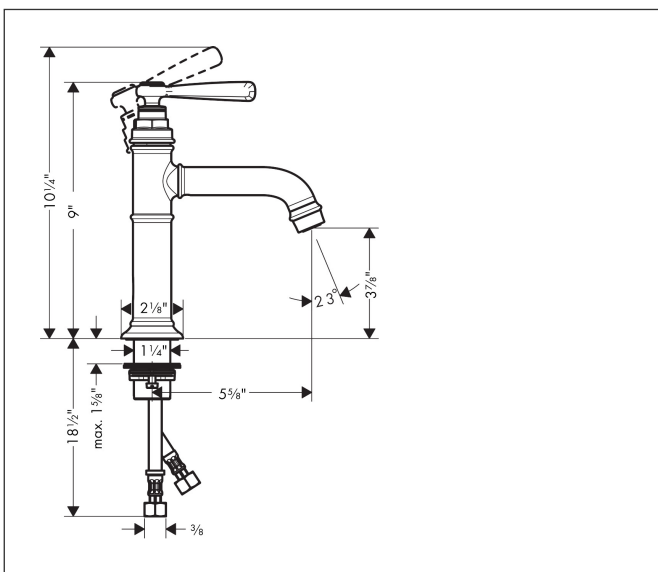

Brand AXOR
Art. Name **AXOR Montreux** Single-Hole Faucet 100, 1.2 GPM
Art. Nr. 16516341
Surface brushed black chrome
Pos. 1

Product Picture

Features

- Spray modes: Aerated spray
- Flow: 1.2 GPM (4.5 L/Min)
- Ceramic cartridge
- Does not include: Pop-up assembly

Drawing

Technology