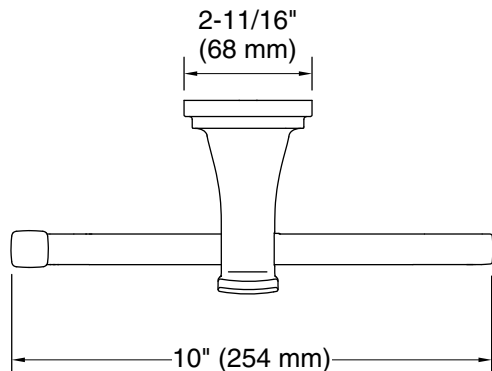

Features

- Coordinates with other products in the Riff collection

Material

- Premium metal construction for durability and reliability
- KOHLER finishes resist corrosion and tarnishing

Codes/Standards

None Applicable

Technical Information

All product dimensions are nominal.

Material: Zinc