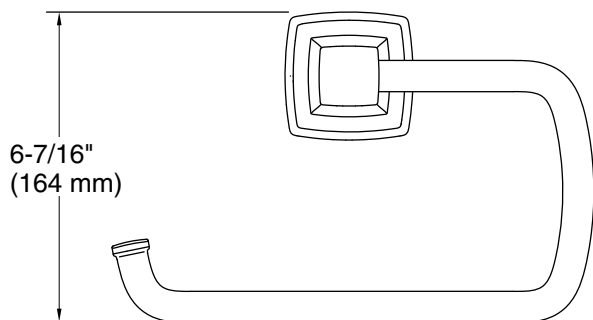

Features

- Coordinates with other products in the Riff collection

Material

- Premium metal construction for durability and reliability
- KOHLER finishes resist corrosion and tarnishing

Codes/Standards

None Applicable

Technical Information

All product dimensions are nominal.

Material: Zinc