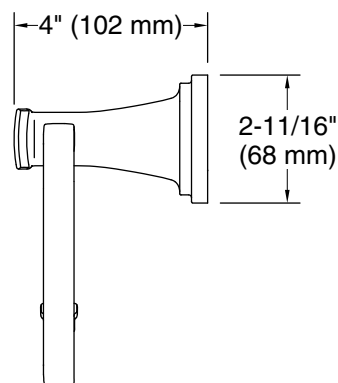

Features

- Coordinates with other products in the Riff collection

Material

- Premium metal construction for durability and reliability
- KOHLER finishes resist corrosion and tarnishing

Codes/Standards

None Applicable

Technical Information

All product dimensions are nominal.

Material: Zinc