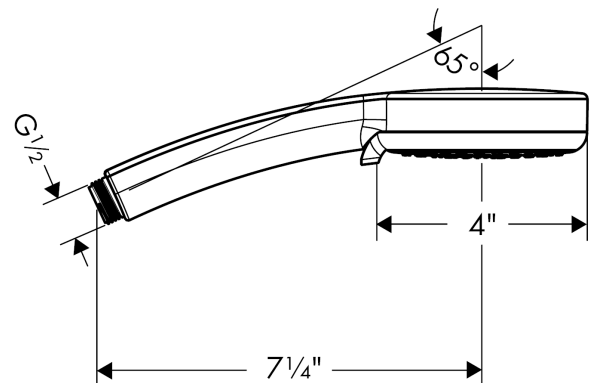

Croma 100
Handshower E 3-Jet, 2.5 GPM
 Finishes : **brushed nickel** Part no. : **04073820**

Description

Features

- 75 no-clog spray channels
- Spray modes: Full, Pulsating Massage, Intense Turbo
- Flow: 2.5 GPM (9.5 L/Min)

Item details

List Price \$ 126.00

Technology

Compliance

Product image

Scale drawing

Croma 100
Handshower E 3-Jet, 2.5 GPM
Finishes : **brushed nickel** Part no. : **04073820**

Exploded drawing

Year of production: >01/08

Croma 100
Handshower E 3-Jet, 2.5 GPM
 Finishes : **brushed nickel** Part no. : **04073820**

Spare parts list

Year of production: >01/08

Pos.	Description	Part no.	Price	PU
1	filter packing	94246000	-	1