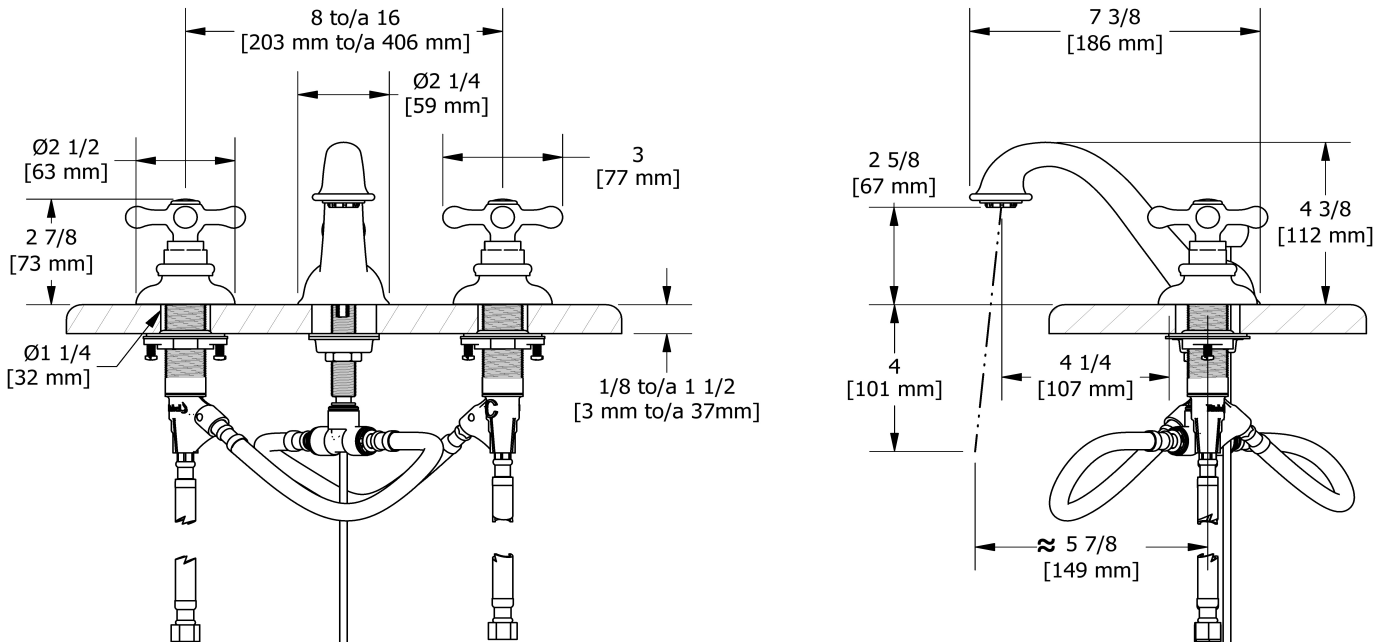

Sizes, models and finishes may differ from those presented.

Warranty

This **Riobel Inc.** product you have purchased carries a Limited Lifetime Warranty on the chrome, PVD finish, blacks and all working parts and is guaranteed from the initial purchase date against all manufacturing defects. All other finishes, including plastic components, are guaranteed for one year. All electric and/or electronic parts are covered by a 5-year limited warranty.

Customer Service

Ontario, West Canada : 888-287-5354 Quebec, Maritimes, United States : 866-473-8442