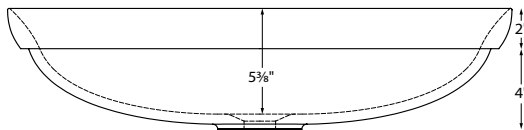

Elena SR
 Model # MTCS-759
 24" x 14" x 6"

Material SculptureStone®
Installation semi-recessed
Shipping Weight 13 lbs.

When semi-recessed, the top 2" of the sink will rest on the counter.

Due to its handcrafted nature, always measure sink on-site to ensure cut-out accuracy.