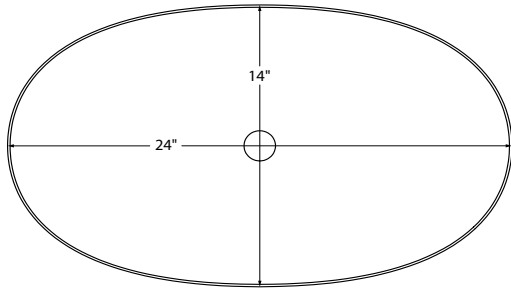

Elena SR
 Model # MTCS-759
 24" x 14" x 6"

Material SculptureStone®
Installation semi-recessed
Shipping Weight 13 lbs.

When semi-recessed, the top 2" of the sink will rest on the counter.

Due to its handcrafted nature, always measure sink on-site to ensure cut-out accuracy.