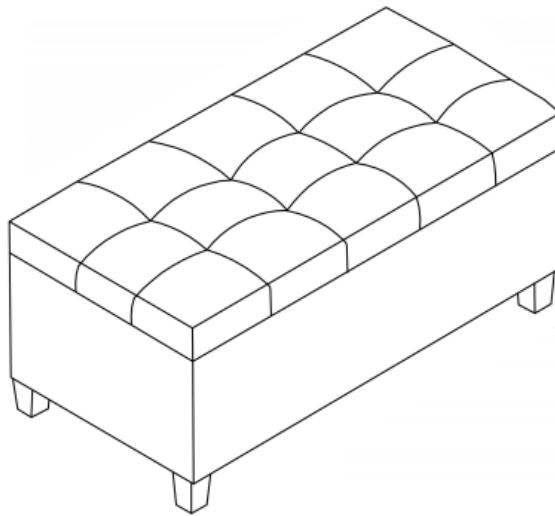

### Lift Top Rectangular Storage Ottoman

MODEL # AXCOT-265LT-BL

brooklyn + max™

Wynden+Hall™  
HOME DECOR