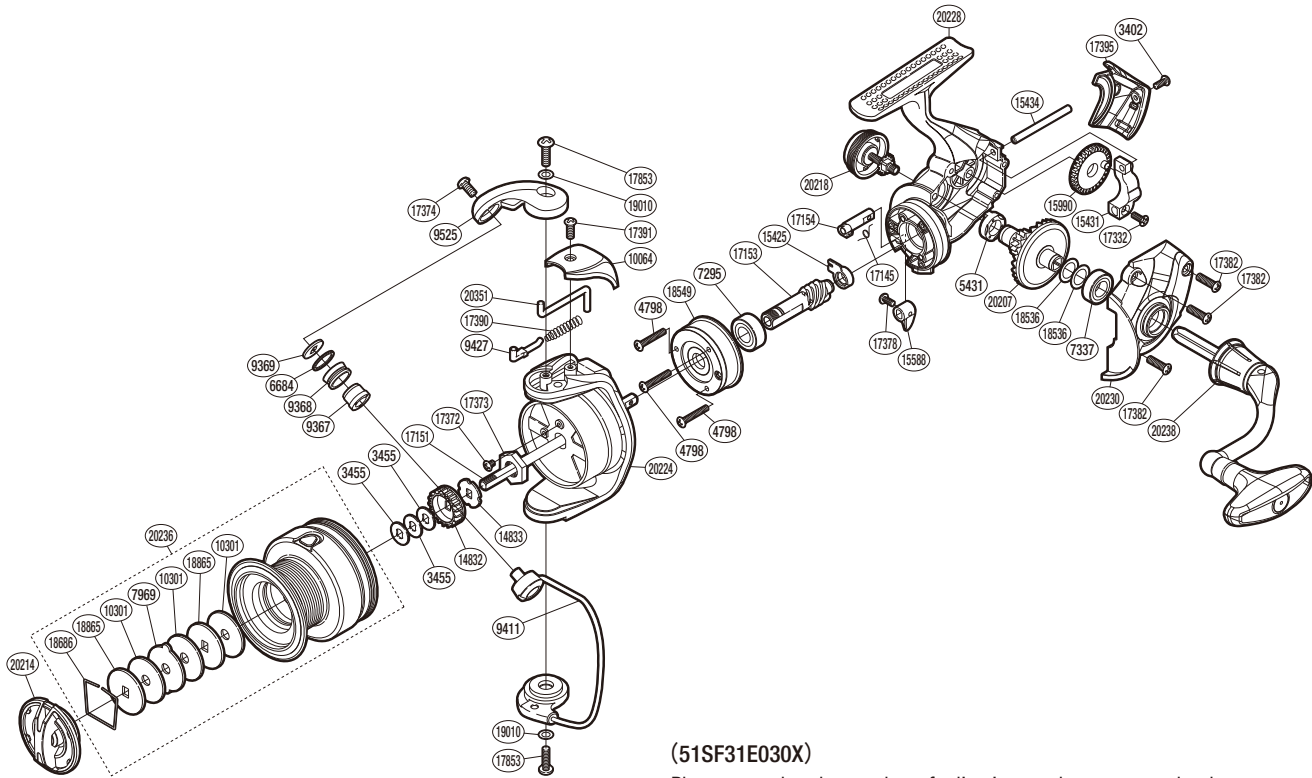

SHIMANO

FX

FXC3000FC

(51SF31E030X)

Please note that the number of adjusting washers may not be the same as shown in the exploded views.
(Adjustment will vary with each individual product.)

Part No.	Description	Part No.	Description	Part No.	Description
RD 3402	Screw	RD14833	Spool Support B	RD17391	Screw
RD 3455	Spool Washer	RD15425	Pinion Gear Bushing	RD17395	Rear Protector
RD 4798	Screw	RD15431	Oscillating Slider	RD17853	Screw
RD 5431	Drive Gear Bushing	RD15434	Oscillating Guide	RD18536	Washer
RD 6684	Line Roller Spacer	RD15588	Anti-Reverse Lever	RD18549	Roller Clutch Assembly
RD 7295	Ball Bearing	RD15990	Oscillating Gear	RD18686	Drag Washer Retainer
RD 7337	Ball Bearing	RD17145	Anti-Reverse Cam Spring	RD18865	Key Washer
RD 7969	Eared Washer	RD17151	Main Shaft	RD19010	Washer
RD 9367	Line Roller Bushing	RD17153	Pinion Gear	RD20207	Drive Gear
RD 9368	Line Roller	RD17154	Anti-Reverse Cam	RD20214	Drag Knob Assembly
RD 9369	Line Roller Washer	RD17332	Screw	RD20218	Handle Screw Cap
RD 9411	Bail Assembly	RD17372	Screw	RD20224	Rotor
RD 9427	Bail Spring Guide A	RD17373	Rotor Nut	RD20228	Body
RD 9525	Bail Arm	RD17374	Screw	RD20230	Side Cover
RD10064	Bail Spring Cover	RD17378	Screw	RD20236	Spool Assembly
RD10301	Drag Washer	RD17382	Screw	RD20238	Handle Assembly
RD14832	Spool Support A	RD17390	Bail Spring	RD20351	Bail Trip Lever