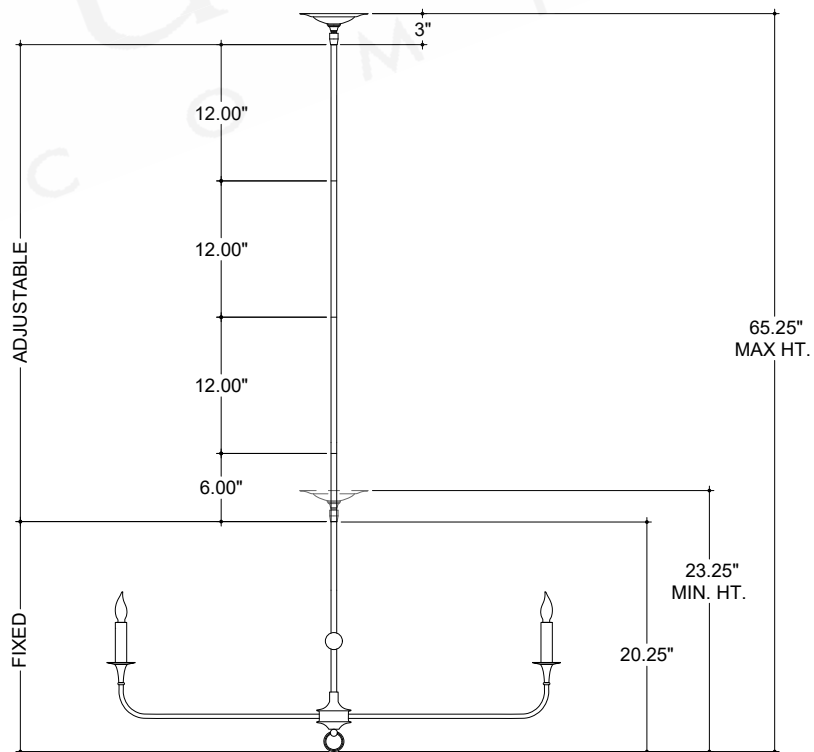

ITEM: 9000-1256

Overall Dimensions

Height: 20.25"

Width: 40"

Depth: 3.5"

TOP VIEW

CANOPY DETAIL

FRONT VIEW