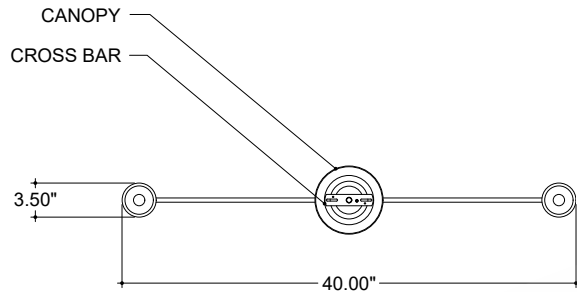

ITEM: 9000-1256

Overall Dimensions

Height: 20.25"

Width: 40"

Depth: 3.5"

TOP VIEW

CANOPY DETAIL

FRONT VIEW