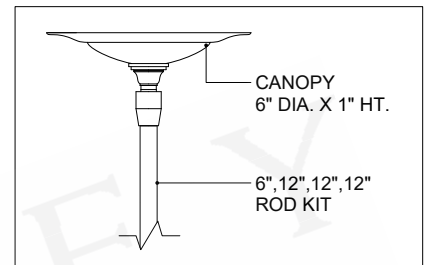

ITEM: 9000-1256

Overall Dimensions

Height: 20.25"

Width: 40"

Depth: 3.5"

TOP VIEW

CANOPY DETAIL

FRONT VIEW