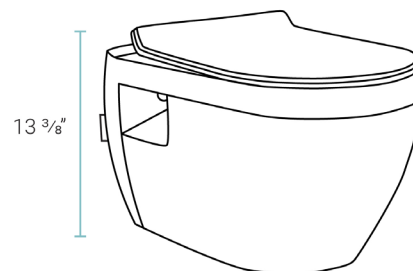

### Features:

- Space saving, wall-hung design
- Elongated bowl
- Glazed ceramic
- Adjustable bowl height
- Quick-release, soft-close seat

### Installation:

- Wall hung

### Specifications:

- N.W: 57.09 lb.
- L: 20 <sup>11</sup>/<sub>16</sub>" x W: 14 <sup>3</sup>/<sub>4</sub>" x H: 13 <sup>3</sup>/<sub>8</sub>"