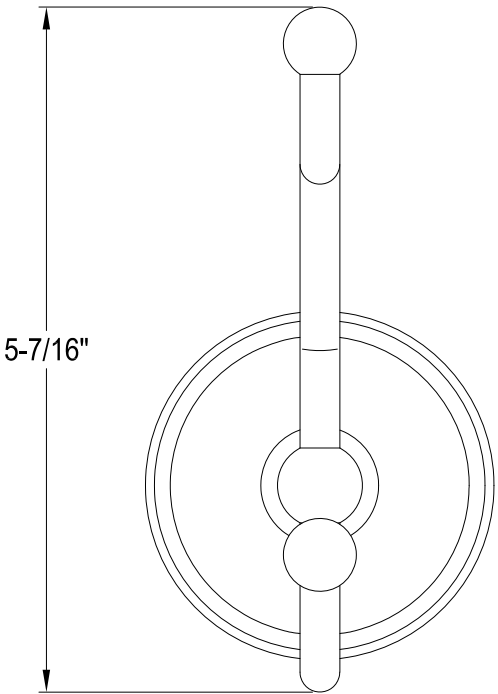

# BA1113MB,C,PB,ORB,SN

24" Dual Towel Bar

# BA1114MB,C,PB,ORB,SN

Towel Ring

# BA1117MB,C,PB,ORB,SN

Robe Hook

# BA1118MB,C,PB,ORB,SN

Toilet Paper Holder