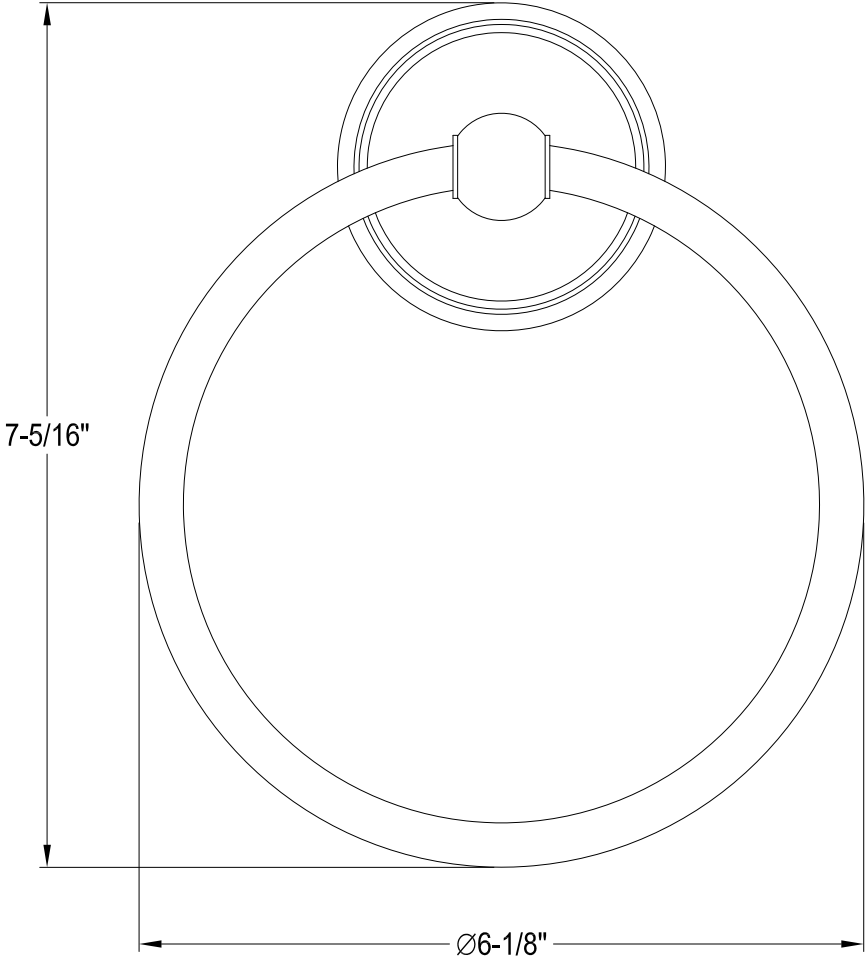

# BA1113MB,C,PB,ORB,SN

24" Dual Towel Bar

# BA1114MB,C,PB,ORB,SN

Towel Ring