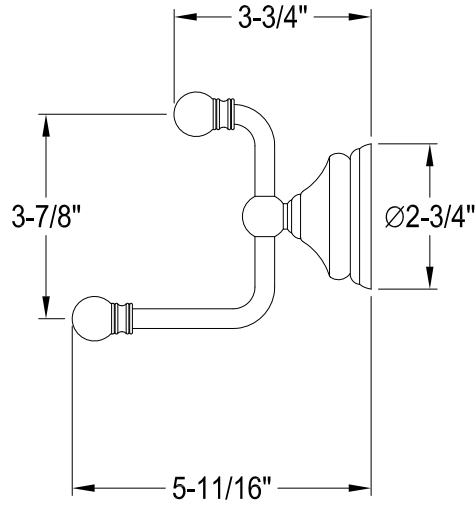

# BA1113MB,C,PB,ORB,SN

24" Dual Towel Bar

# BA1114MB,C,PB,ORB,SN

Towel Ring

# BA1117MB,C,PB,ORB,SN

Robe Hook