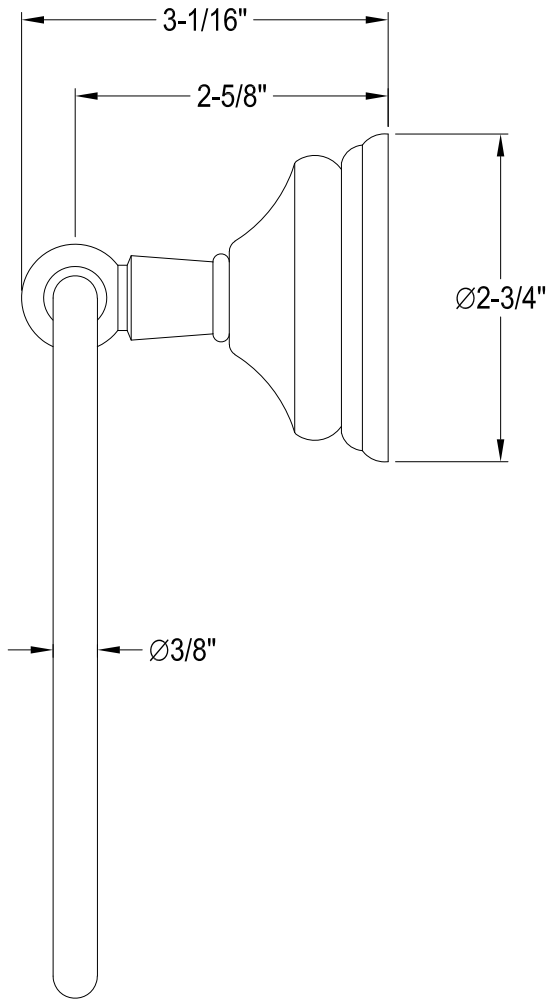

# BA1113MB,C,PB,ORB,SN

24" Dual Towel Bar

# BA1114MB,C,PB,ORB,SN

Towel Ring

# BA1117MB,C,PB,ORB,SN

Robe Hook

# BA1118MB,C,PB,ORB,SN

Toilet Paper Holder