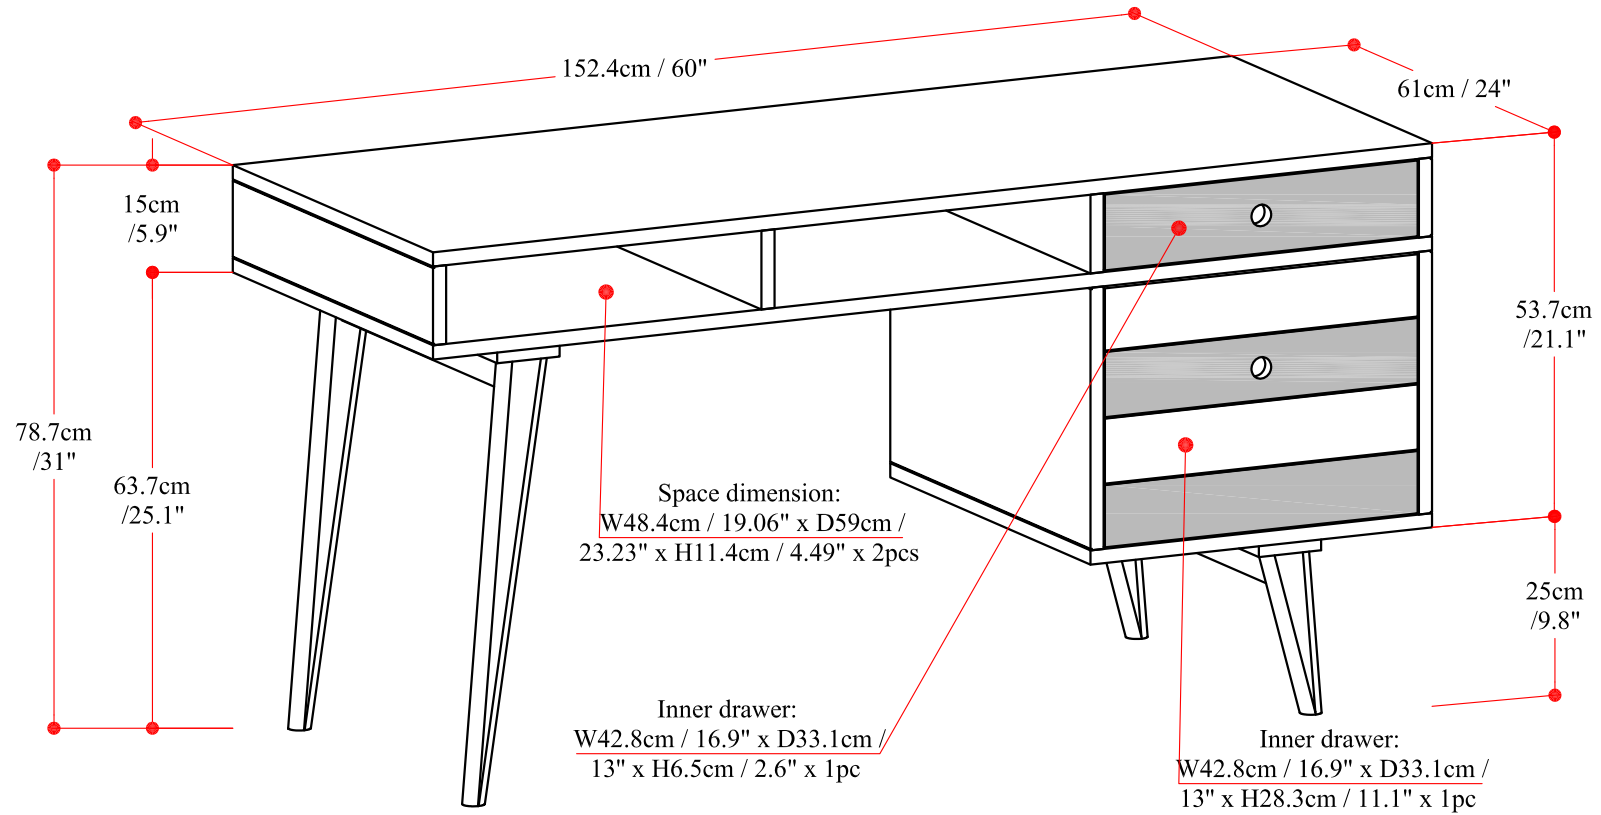

CLARKSON DESK WITH SIDE DRAWER

Net Weight : 121.3 (lb)