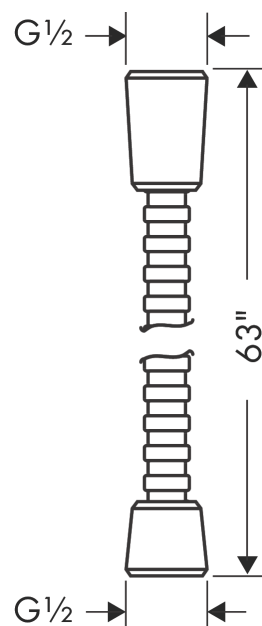

Metal Handshower Hose, 63"

Finishes : **polished nickel** Part no. : **28116830**

Description

Features

- Metal shower hose
- Pivot connector prevents hose from tangling
- No-kink hose

Product image

Scale drawing

Metal Handshower Hose, 63"

Finishes : polished nickel Part no. : 28116830

Exploded drawing

Year of production: >11/16

Metal Handshower Hose, 63"
Finishes : **polished nickel** Part no. : **28116830**

Spare parts list

Year of production: >11/16

Pos.	Description	Part no.	PC	PU
1	seal	98058000	0	1