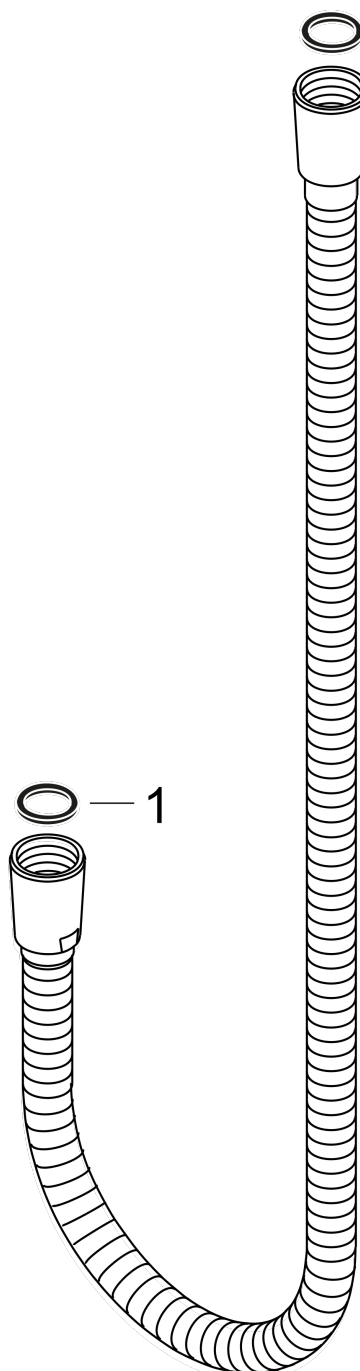

Metal Handshower Hose, 63"

Finishes : **polished nickel** Part no. : **28116830**

Description

Features

- Metal shower hose
- Pivot connector prevents hose from tangling
- No-kink hose

Product image

Scale drawing

Metal Handshower Hose, 63"

Finishes : polished nickel Part no. : 28116830

Exploded drawing

Year of production: >11/16

Metal Handshower Hose, 63"
Finishes : **polished nickel** Part no. : **28116830**

Spare parts list

Year of production: >11/16

Pos.	Description	Part no.	PC	PU
1	seal	98058000	0	1