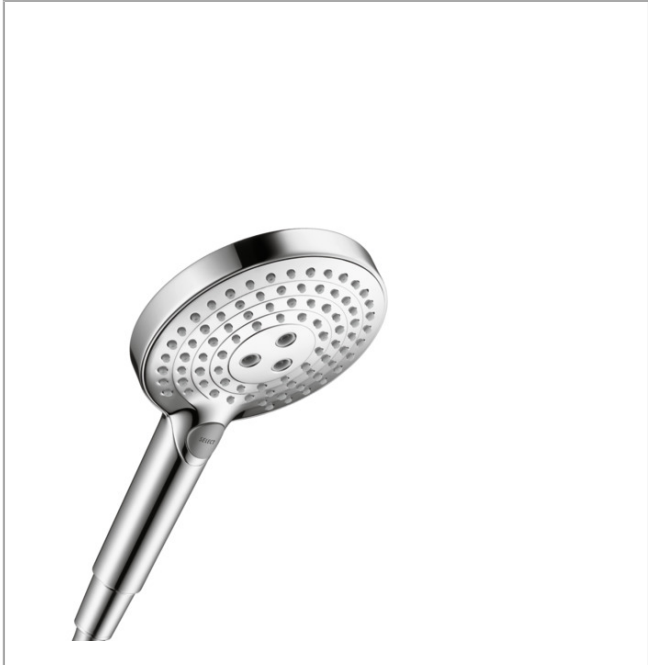

Raindance Select S
Handshower 120 3-Jet PowderRain, 2.5 GPM
 Finishes : **chrome** Part no. : **26037001**

Description

Features

- Select button for comfortable alternation of spray modes
- Spray modes: PowderRain, Rain, Whirl
- Flow: 2.5 GPM (9.5 L/Min)
- Fully-finished matching spray face

Item details

List Price \$ 163.00

Technology

Compliance

Product image

Scale drawing

Raindance Select S
Handshower 120 3-Jet PowderRain, 2.5 GPM
Finishes : **chrome** Part no. : **26037001**

Exploded drawing

Year of production: >08/18

Raindance Select S
Handshower 120 3-Jet PowderRain, 2.5 GPM
 Finishes : **chrome** Part no. : **26037001**

Spare parts list

Year of production: >08/18

Pos.	Description	Part no.	Price	PU
1	seal	98058000	-	1
2	filter	92672000	-	1