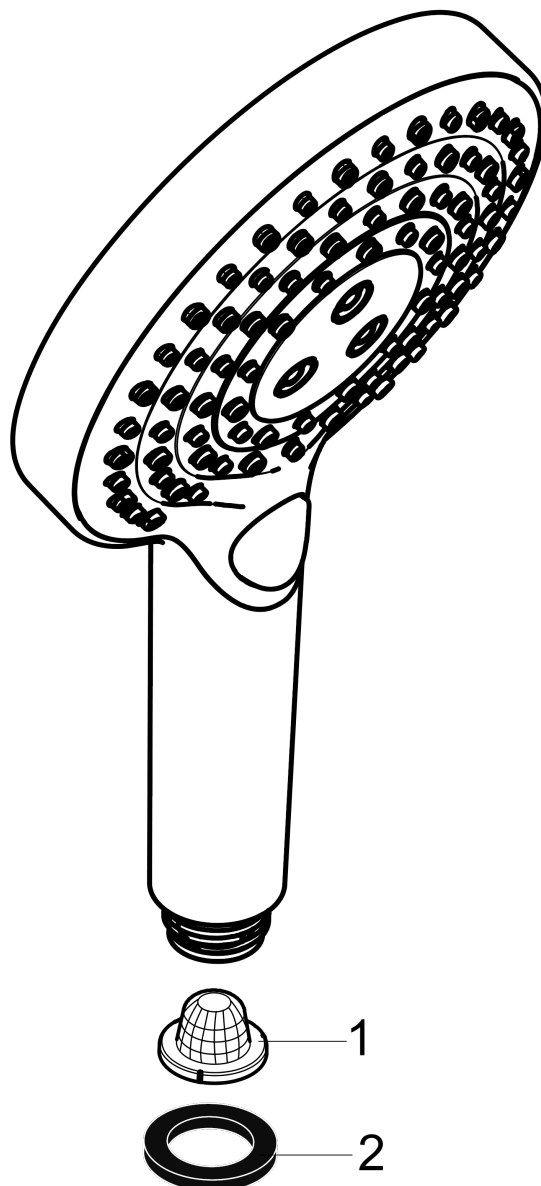

Raindance Select S
Handshower 120 3-Jet PowderRain, 2.5 GPM
 Finishes : **chrome** Part no. : **26037001**

Description

Features

- Select button for comfortable alternation of spray modes
- Spray modes: PowderRain, Rain, Whirl
- Flow: 2.5 GPM (9.5 L/Min)
- Fully-finished matching spray face

Item details

List Price \$ 163.00

Technology

Compliance

Product image

Scale drawing

Raindance Select S
Handshower 120 3-Jet PowderRain, 2.5 GPM
Finishes : **chrome** Part no. : **26037001**

Exploded drawing

Year of production: >08/18

Raindance Select S
Handshower 120 3-Jet PowderRain, 2.5 GPM
 Finishes : **chrome** Part no. : **26037001**

Spare parts list

Year of production: >08/18

Pos.	Description	Part no.	Price	PU
1	seal	98058000	-	1
2	filter	92672000	-	1