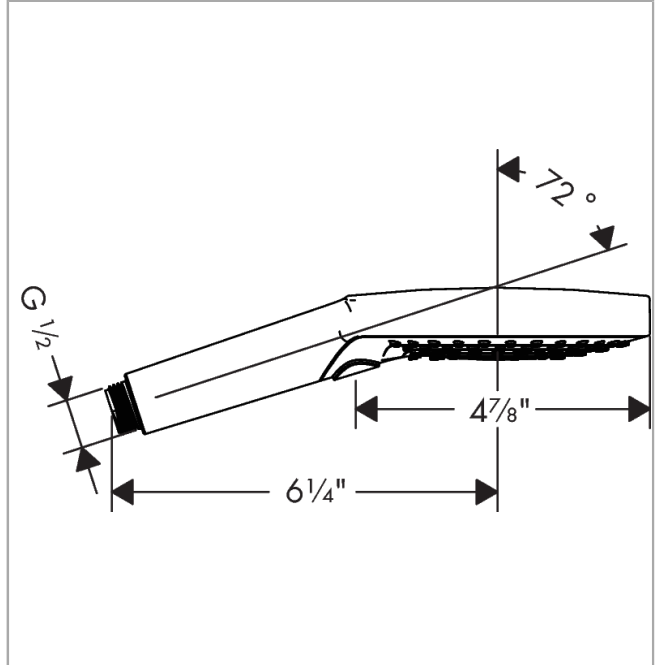

Raindance Select S
Handshower 120 3-Jet PowderRain, 2.5 GPM
 Finishes : **chrome** Part no. : **26037001**

Description

Features

- Select button for comfortable alternation of spray modes
- Spray modes: PowderRain, Rain, Whirl
- Flow: 2.5 GPM (9.5 L/Min)
- Fully-finished matching spray face

Item details

List Price \$ 163.00

Technology

Compliance

Product image

Scale drawing

Raindance Select S
Handshower 120 3-Jet PowderRain, 2.5 GPM
Finishes : **chrome** Part no. : **26037001**

Exploded drawing

Year of production: >08/18

Raindance Select S
Handshower 120 3-Jet PowderRain, 2.5 GPM
 Finishes : **chrome** Part no. : **26037001**

Spare parts list

Year of production: >08/18

Pos.	Description	Part no.	Price	PU
1	seal	98058000	-	1
2	filter	92672000	-	1