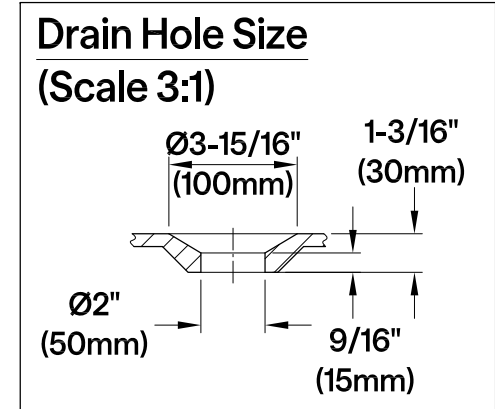

VBT7D7231NC0,1,5,8

72" Cast Iron Clawfoot Tub with 7" Faucet Drillings

M10 x 20 (4 pcs)

Section A-A