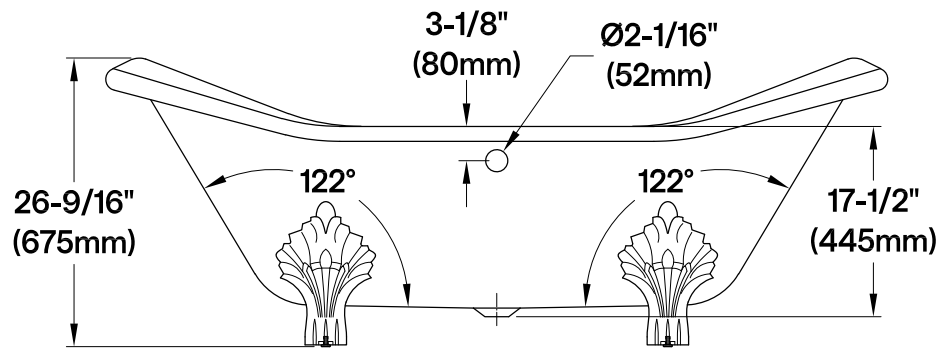

VBT7D7231NC0,1,5,8

72" Cast Iron Clawfoot Tub with 7" Faucet Drillings

M10 x 20 (4 pcs)

Section A-A