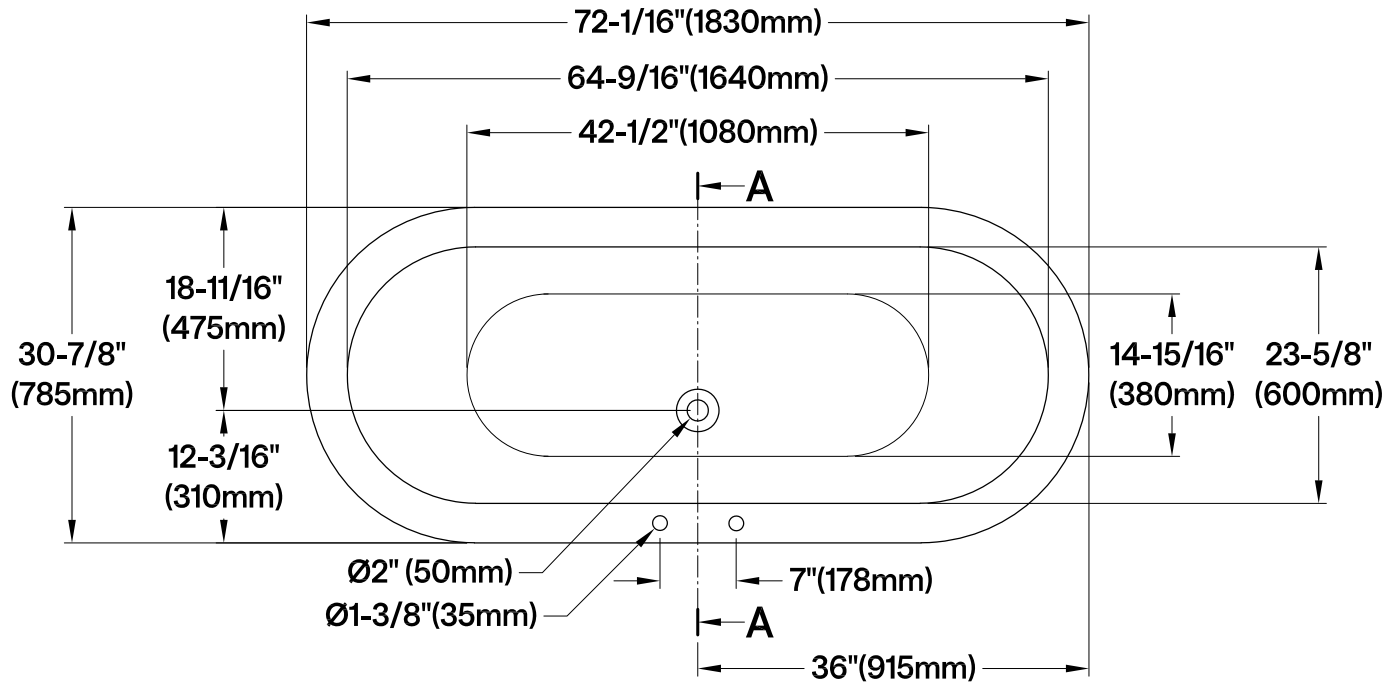

VBT7D7231NC0,1,5,8

72" Cast Iron Clawfoot Tub with 7" Faucet Drillings

M10 x 20 (4 pcs)

Section A-A