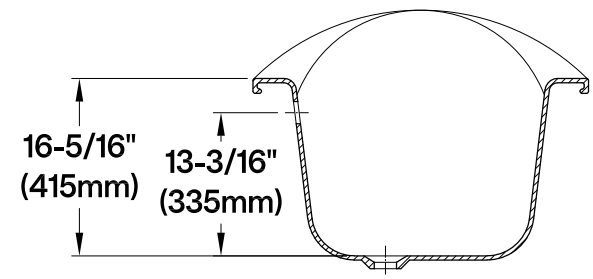

VBT7D7231NC0,1,5,8

72" Cast Iron Clawfoot Tub with 7" Faucet Drillings

M10 x 20 (4 pcs)

Section A-A