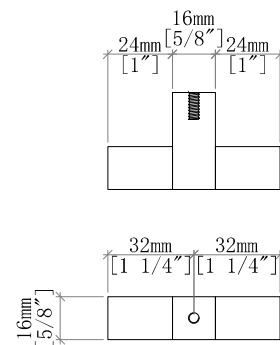

48" Celeste Single Vanity D604-V48-SHG

FREEPOWER COMPATIBLE

Materials and Features

- Solids: White Oak, Poplar
- Veneers: White Oak, Ash
- Panels: Marine MDF
- Drawer Fronts: Marine MDF with Embossed PU, Faux Shagreen
- Installation Type: Free Standing
- Number of Basins: One, with Optional 3cm Top
- Vanity Top Included : NO, Optional 3cm Tops Available with Sinks
- Number of Doors: 0
- Number of Drawers: Eight
- Number of Tip Outs: One, Top Center, with removable bamboo tray
- Assembly Type: Cabinet comes fully assembled
- Assembly Type: Install drawer pulls
- Assembly Type: Installation of Optional 3cm Top with Sink
- Removable organizer with aluminum laminate liner
- Drawer Box Material and Construction: Ash veneer over Marine MDF
- English Dovetail joinery
- Aluminum Laminate Drawer Liners
- Hardware Material/Finish: Acrylic and Stainless Steel in Champagne Brass
- Full Extension, Soft Close Glides
- Adjustable levelers

Dimension

- Width: 47-3/4" (1213mm)
- Depth: 23-3/8" (594mm)
- Height: 34-3/4" (884 mm)
- Rough-In: 21-1/2" (546mm)

Drawer Pulls

48" Celeste Single Vanity D604-V48-SHG

Drawer Organizer

All dimensions are nominal

Top View

Back View

Side View

All dimensions are nominal

Diagrams are of cabinet only-James Martin Optional Countertops and sinks are not shown