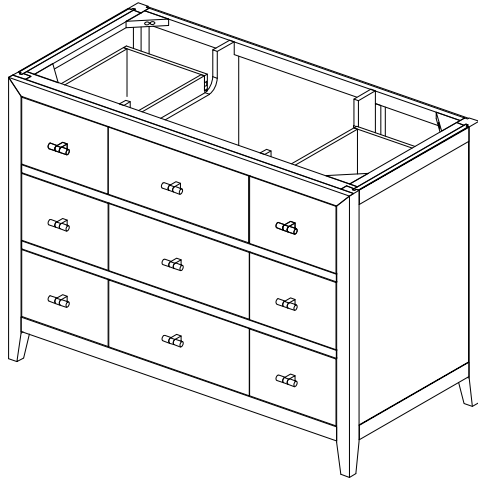

48" Celeste Single Vanity D604-V48-SHG

FREEPOWER COMPATIBLE

Materials and Features

- Solids: White Oak, Poplar
- Veneers: White Oak, Ash
- Panels: Marine MDF
- Drawer Fronts: Marine MDF with Embossed PU, Faux Shagreen
- Installation Type: Free Standing
- Number of Basins: One, with Optional 3cm Top
- Vanity Top Included : NO, Optional 3cm Tops Available with Sinks
- Number of Doors: 0
- Number of Drawers: Eight
- Number of Tip Outs: One, Top Center, with removable bamboo tray
- Assembly Type: Cabinet comes fully assembled
- Assembly Type: Install drawer pulls
- Assembly Type: Installation of Optional 3cm Top with Sink
- Removable organizer with aluminum laminate liner
- Drawer Box Material and Construction: Ash veneer over Marine MDF
- English Dovetail joinery
- Aluminum Laminate Drawer Liners
- Hardware Material/Finish: Acrylic and Stainless Steel in Champagne Brass
- Full Extension, Soft Close Glides
- Adjustable levelers

Dimension

- Width: 47-3/4" (1213mm)
- Depth: 23-3/8" (594mm)
- Height: 34-3/4" (884 mm)
- Rough-In: 21-1/2" (546mm)

Drawer Pulls

48" Celeste Single Vanity D604-V48-SHG

Drawer Organizer

All dimensions are nominal

Top View

Back View

Side View

All dimensions are nominal

Diagrams are of cabinet only-James Martin Optional Countertops and sinks are not shown