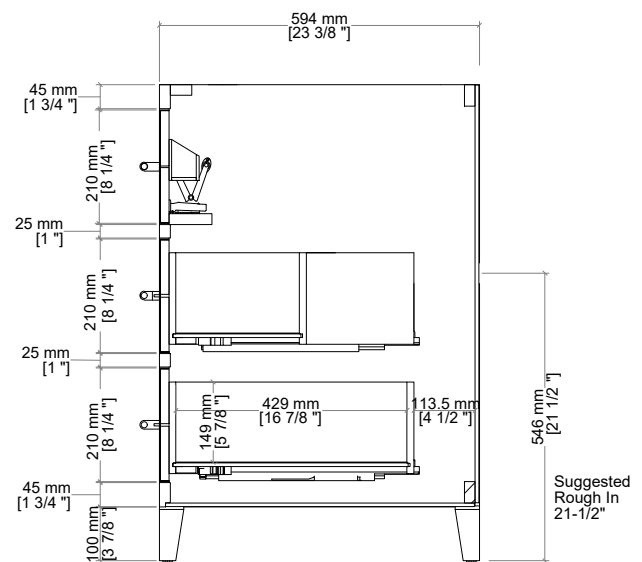

48" Celeste Single Vanity D604-V48-SHG

FREEPOWER COMPATIBLE

Materials and Features

- Solids: White Oak, Poplar
- Veneers: White Oak, Ash
- Panels: Marine MDF
- Drawer Fronts: Marine MDF with Embossed PU, Faux Shagreen
- Installation Type: Free Standing
- Number of Basins: One, with Optional 3cm Top
- Vanity Top Included : NO, Optional 3cm Tops Available with Sinks
- Number of Doors: 0
- Number of Drawers: Eight
- Number of Tip Outs: One, Top Center, with removable bamboo tray
- Assembly Type: Cabinet comes fully assembled
- Assembly Type: Install drawer pulls
- Assembly Type: Installation of Optional 3cm Top with Sink
- Removable organizer with aluminum laminate liner
- Drawer Box Material and Construction: Ash veneer over Marine MDF
- English Dovetail joinery
- Aluminum Laminate Drawer Liners
- Hardware Material/Finish: Acrylic and Stainless Steel in Champagne Brass
- Full Extension, Soft Close Glides
- Adjustable levelers

Dimension

- Width: 47-3/4" (1213mm)
- Depth: 23-3/8" (594mm)
- Height: 34-3/4" (884 mm)
- Rough-In: 21-1/2" (546mm)

Drawer Pulls

48" Celeste Single Vanity D604-V48-SHG

Drawer Organizer

All dimensions are nominal

Diagrams are of cabinet only-James Martin Optional Countertops and sinks are not shown

Visit website for warranty and installation information
<http://www.jamesmartinvanities.com>

48" Celeste Single Vanity D604-V48-SHG

Top View

Back View

Side View

All dimensions are nominal

Diagrams are of cabinet only-James Martin Optional Countertops and sinks are not shown