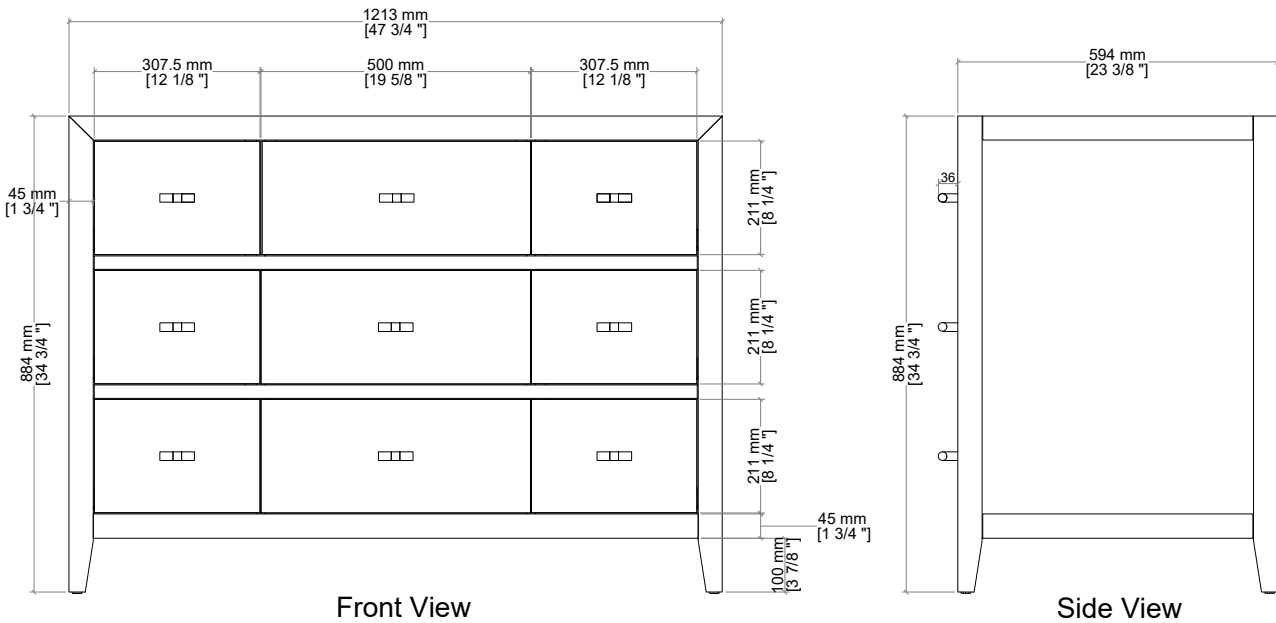

48" Celeste Single Vanity D604-V48-SHG

FREEPOWER COMPATIBLE

Materials and Features

- Solids: White Oak, Poplar
- Veneers: White Oak, Ash
- Panels: Marine MDF
- Drawer Fronts: Marine MDF with Embossed PU, Faux Shagreen
- Installation Type: Free Standing
- Number of Basins: One, with Optional 3cm Top
- Vanity Top Included : NO, Optional 3cm Tops Available with Sinks
- Number of Doors: 0
- Number of Drawers: Eight
- Number of Tip Outs: One, Top Center, with removable bamboo tray
- Assembly Type: Cabinet comes fully assembled
- Assembly Type: Install drawer pulls
- Assembly Type: Installation of Optional 3cm Top with Sink
- Removable organizer with aluminum laminate liner
- Drawer Box Material and Construction: Ash veneer over Marine MDF
- English Dovetail joinery
- Aluminum Laminate Drawer Liners
- Hardware Material/Finish: Acrylic and Stainless Steel in Champagne Brass
- Full Extension, Soft Close Glides
- Adjustable levelers

Dimension

- Width: 47-3/4" (1213mm)
- Depth: 23-3/8" (594mm)
- Height: 34-3/4" (884 mm)
- Rough-In: 21-1/2" (546mm)

Drawer Pulls

48" Celeste Single Vanity D604-V48-SHG

Drawer Organizer

All dimensions are nominal

Diagrams are of cabinet only-James Martin Optional Countertops and sinks are not shown

Visit website for warranty and installation information
<http://www.jamesmartinvanities.com>

48" Celeste Single Vanity D604-V48-SHG

Top View

Back View

Side View

All dimensions are nominal

Diagrams are of cabinet only-James Martin Optional Countertops and sinks are not shown