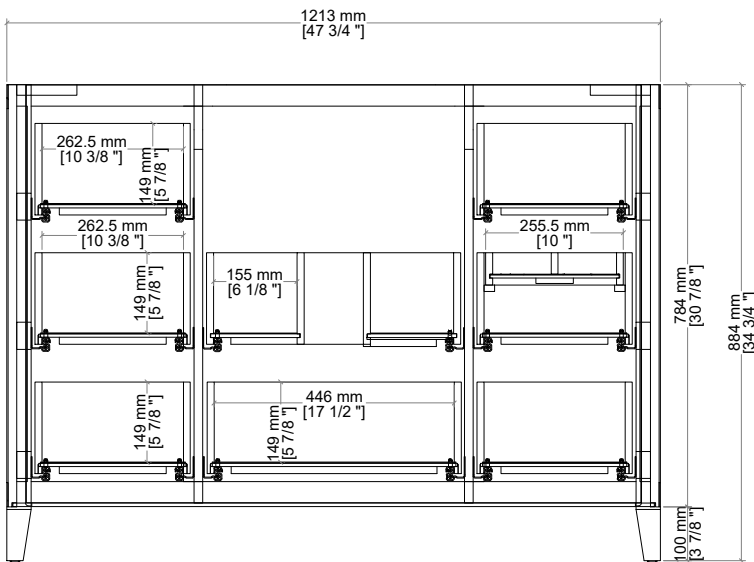

48" Celeste Single Vanity D604-V48-SHG

FREEPOWER COMPATIBLE

Materials and Features

- Solids: White Oak, Poplar
- Veneers: White Oak, Ash
- Panels: Marine MDF
- Drawer Fronts: Marine MDF with Embossed PU, Faux Shagreen
- Installation Type: Free Standing
- Number of Basins: One, with Optional 3cm Top
- Vanity Top Included : NO, Optional 3cm Tops Available with Sinks
- Number of Doors: 0
- Number of Drawers: Eight
- Number of Tip Outs: One, Top Center, with removable bamboo tray
- Assembly Type: Cabinet comes fully assembled
- Assembly Type: Install drawer pulls
- Assembly Type: Installation of Optional 3cm Top with Sink
- Removable organizer with aluminum laminate liner
- Drawer Box Material and Construction: Ash veneer over Marine MDF
- English Dovetail joinery
- Aluminum Laminate Drawer Liners
- Hardware Material/Finish: Acrylic and Stainless Steel in Champagne Brass
- Full Extension, Soft Close Glides
- Adjustable levelers

Dimension

- Width: 47-3/4" (1213mm)
- Depth: 23-3/8" (594mm)
- Height: 34-3/4" (884 mm)
- Rough-In: 21-1/2" (546mm)

Drawer Pulls

48" Celeste Single Vanity D604-V48-SHG

Drawer Organizer

All dimensions are nominal

Top View

Back View

Side View

All dimensions are nominal

Diagrams are of cabinet only-James Martin Optional Countertops and sinks are not shown