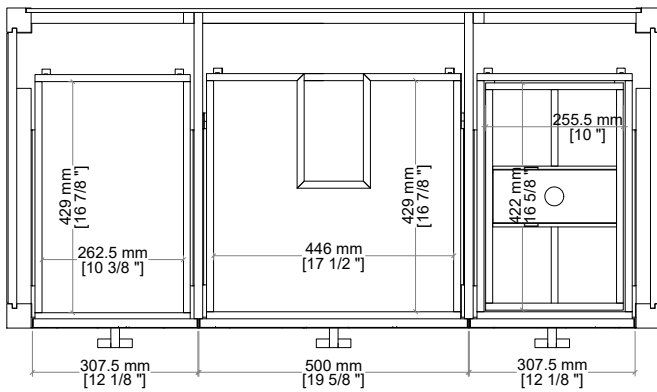

48" Celeste Single Vanity D604-V48-SHG

FREEPOWER COMPATIBLE

Materials and Features

- Solids: White Oak, Poplar
- Veneers: White Oak, Ash
- Panels: Marine MDF
- Drawer Fronts: Marine MDF with Embossed PU, Faux Shagreen
- Installation Type: Free Standing
- Number of Basins: One, with Optional 3cm Top
- Vanity Top Included : NO, Optional 3cm Tops Available with Sinks
- Number of Doors: 0
- Number of Drawers: Eight
- Number of Tip Outs: One, Top Center, with removable bamboo tray
- Assembly Type: Cabinet comes fully assembled
- Assembly Type: Install drawer pulls
- Assembly Type: Installation of Optional 3cm Top with Sink
- Removable organizer with aluminum laminate liner
- Drawer Box Material and Construction: Ash veneer over Marine MDF
- English Dovetail joinery
- Aluminum Laminate Drawer Liners
- Hardware Material/Finish: Acrylic and Stainless Steel in Champagne Brass
- Full Extension, Soft Close Glides
- Adjustable levelers

Dimension

- Width: 47-3/4" (1213mm)
- Depth: 23-3/8" (594mm)
- Height: 34-3/4" (884 mm)
- Rough-In: 21-1/2" (546mm)

Drawer Pulls

48" Celeste Single Vanity D604-V48-SHG

Drawer Organizer

All dimensions are nominal

Top View

Back View

Side View

All dimensions are nominal

Diagrams are of cabinet only-James Martin Optional Countertops and sinks are not shown