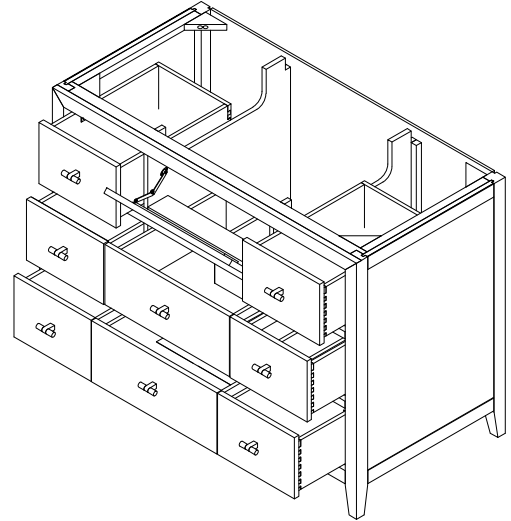

48" Celeste Single Vanity D604-V48-SHG

FREEPOWER COMPATIBLE

Materials and Features

- Solids: White Oak, Poplar
- Veneers: White Oak, Ash
- Panels: Marine MDF
- Drawer Fronts: Marine MDF with Embossed PU, Faux Shagreen
- Installation Type: Free Standing
- Number of Basins: One, with Optional 3cm Top
- Vanity Top Included : NO, Optional 3cm Tops Available with Sinks
- Number of Doors: 0
- Number of Drawers: Eight
- Number of Tip Outs: One, Top Center, with removable bamboo tray
- Assembly Type: Cabinet comes fully assembled
- Assembly Type: Install drawer pulls
- Assembly Type: Installation of Optional 3cm Top with Sink
- Removable organizer with aluminum laminate liner
- Drawer Box Material and Construction: Ash veneer over Marine MDF
- English Dovetail joinery
- Aluminum Laminate Drawer Liners
- Hardware Material/Finish: Acrylic and Stainless Steel in Champagne Brass
- Full Extension, Soft Close Glides
- Adjustable levelers

Dimension

- Width: 47-3/4" (1213mm)
- Depth: 23-3/8" (594mm)
- Height: 34-3/4" (884 mm)
- Rough-In: 21-1/2" (546mm)

Drawer Pulls

48" Celeste Single Vanity D604-V48-SHG

Drawer Organizer

All dimensions are nominal

Top View

Back View

Side View

All dimensions are nominal

Diagrams are of cabinet only-James Martin Optional Countertops and sinks are not shown