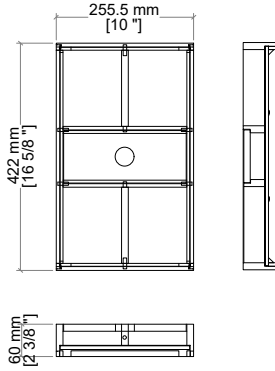

48" Celeste Single Vanity D604-V48-SHG

FREEPOWER COMPATIBLE

Materials and Features

- Solids: White Oak, Poplar
- Veneers: White Oak, Ash
- Panels: Marine MDF
- Drawer Fronts: Marine MDF with Embossed PU, Faux Shagreen
- Installation Type: Free Standing
- Number of Basins: One, with Optional 3cm Top
- Vanity Top Included : NO, Optional 3cm Tops Available with Sinks
- Number of Doors: 0
- Number of Drawers: Eight
- Number of Tip Outs: One, Top Center, with removable bamboo tray
- Assembly Type: Cabinet comes fully assembled
- Assembly Type: Install drawer pulls
- Assembly Type: Installation of Optional 3cm Top with Sink
- Removable organizer with aluminum laminate liner
- Drawer Box Material and Construction: Ash veneer over Marine MDF
- English Dovetail joinery
- Aluminum Laminate Drawer Liners
- Hardware Material/Finish: Acrylic and Stainless Steel in Champagne Brass
- Full Extension, Soft Close Glides
- Adjustable levelers

Dimension

- Width: 47-3/4" (1213mm)
- Depth: 23-3/8" (594mm)
- Height: 34-3/4" (884 mm)
- Rough-In: 21-1/2" (546mm)

Drawer Pulls

48" Celeste Single Vanity D604-V48-SHG

Drawer Organizer

All dimensions are nominal

Top View

Back View

Side View

All dimensions are nominal

Diagrams are of cabinet only-James Martin Optional Countertops and sinks are not shown