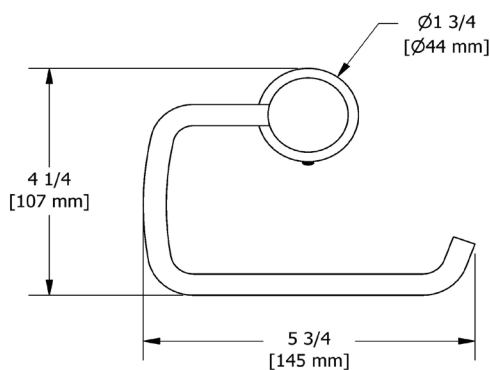

Parabola™
Toilet Paper Holder

MODEL: PB3

For warranty or additional information, contact:

U.S.A.
houseofrohl.com/support
1-800-777-9762

QUEBEC / MARITIMES / WESTERN CANADA
QUÉBEC / MARITIMOS / OUEST CANADIEN
QUEBEC / MARITIMOS / CANADA OCCIDENTAL
houseofrohl.ca/support
1-866-473-8442