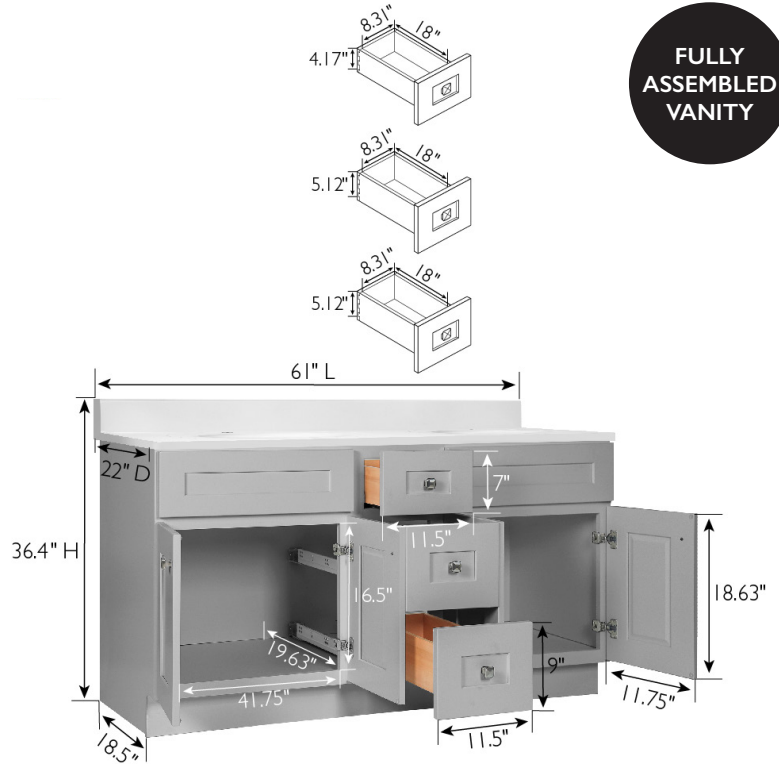

Brookings Shaker 4-Door Vanity with Cultured Marble 8 in. Widespread Solid White Top, Fully Assembled, 61x22, Gray Base

FULLY ASSEMBLED VANITY

SPECIFICATIONS

MATERIAL CONSTRUCTION:	Wood/Cultured Marble
ASSEMBLY REQUIRED:	No
ASSEMBLED DIMENSIONS:	36.4" H x 61" L x 22" D
ASSEMBLED WEIGHT:	172.35 lbs.
TOOLS NEEDED FOR INSTALLATION:	100% Silicone
CONSTRUCTION TYPE:	Face Frame
HINGE STYLE:	Soft Close
DOOR STYLE:	Shaker
DOOR MATERIAL:	HDF
DRAWER STYLE:	3 Drawers
DRAWER MATERIAL:	Solid Wood
GLIDE STYLE:	Soft Close
FAKE DWR STYLE:	N/A
DWR #1 DIMENSIONS:	4.17" H x 18" L x 8.31" D
DWR #2 DIMENSIONS:	5.12" H x 18" L x 8.31" D
DWR #3 DIMENSIONS:	5.12" H x 18" L x 8.31" D
DWR CONSTRUCTION:	Dove Tail
FACE FRAME MATERIAL:	Solid Wood
SIDES MATERIAL:	Plywood
BOTTOM MATERIAL:	Plywood

TOE KICK INSET WIDTH:	4.5"
BACK PANEL MATERIAL:	Plywood
BACK BRACE MATERIAL:	Solid Wood
FAUCET TYPE:	Lav Widespread
NUMBER OF MOUNTING HOLES:	3
BOWL MATERIAL:	Cultured Marble
BACK SPLASH INCLUDED:	Yes
COLOR:	Solid White
NUMBER OF BOWLS:	1
BOWL DIMENSIONS:	5.63" H x 11.63" W x 16.85" D
BOWL SHAPE:	Oval
SINK THICKNESS:	0.98"
MOUNTING TYPE:	Widespread
OVERFLOW HOLE:	Yes