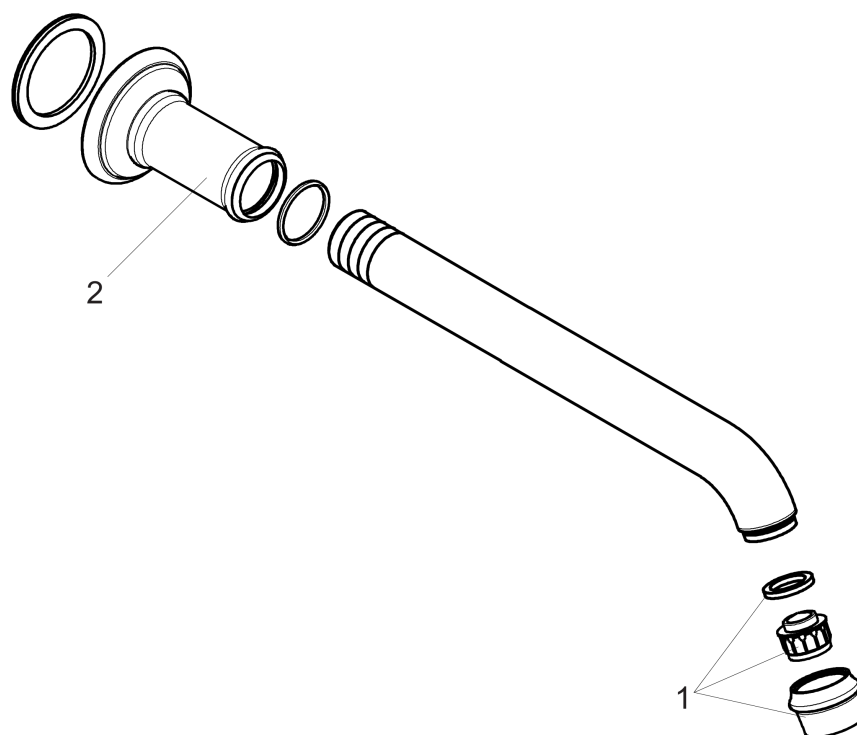

**AXOR Montreux
Tub Spout**

Finishes : **polished nickel** Part no. : **16541831**

Description

Features

- Solid brass

Product image

Scale drawing

**AXOR Montreux
Tub Spout**

Finishes : **polished nickel** Part no. : **16541831**

Exploded drawing

Year of production: >06/06

**AXOR Montreux
Tub Spout**

Finishes : **polished nickel** Part no. : **16541831**

Spare parts list

Year of production: **>06/06**

| Pos. | Description | Part no. | PC | PU |
|-------------|------------------------------------|-----------------|-----------|-----------|
| 1 | aerator M22x1 (5 l/min + 25 l/min) | 95381830 | 0 | 1 |
| 2 | escutcheon for spout | 98576830 | 0 | 1 |