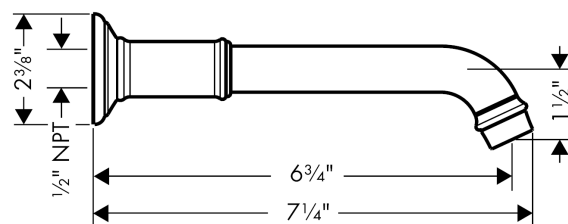

**AXOR Montreux
Tub Spout**

Finishes : **polished nickel** Part no. : **16541831**

Description

Features

- Solid brass

Product image

Scale drawing

**AXOR Montreux
Tub Spout**

Finishes : **polished nickel** Part no. : **16541831**

Exploded drawing

Year of production: >06/06

**AXOR Montreux
Tub Spout**

Finishes : **polished nickel** Part no. : **16541831**

Spare parts list

Year of production: **>06/06**

| Pos. | Description | Part no. | PC | PU |
|-------------|------------------------------------|-----------------|-----------|-----------|
| 1 | aerator M22x1 (5 l/min + 25 l/min) | 95381830 | 0 | 1 |
| 2 | escutcheon for spout | 98576830 | 0 | 1 |