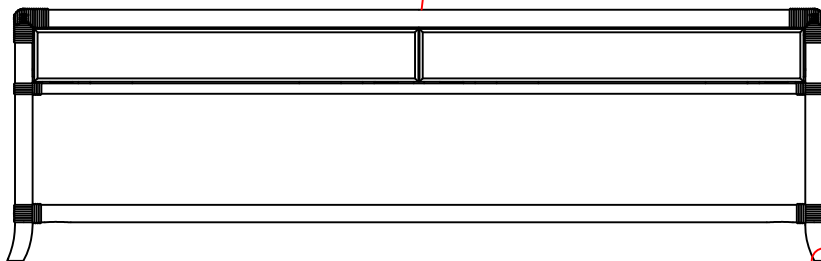

ASSEMBLY INSTRUCTION

ITEM: 6950-80210-80 Pole Rattan Cocktail Table
6950-80210-99 Pole Rattan Cocktail Table

Thank you for purchasing this quality product. Be sure to unpack carefully looking for small parts which may have come loose during shipment.

Read all instruction and study the drawing carefully before starting the assembly process.

HARDWARE PACK

NO.	DRAWING	DESCRIPTION	SIZE	Q'TY
A		Anti - Tip Kit		1 PC

Tipping Restraint

Anti-tip kit is included for use.
We recommend installing for
safety reason.

Adjust leveler if needed to
level table on uneven floor.