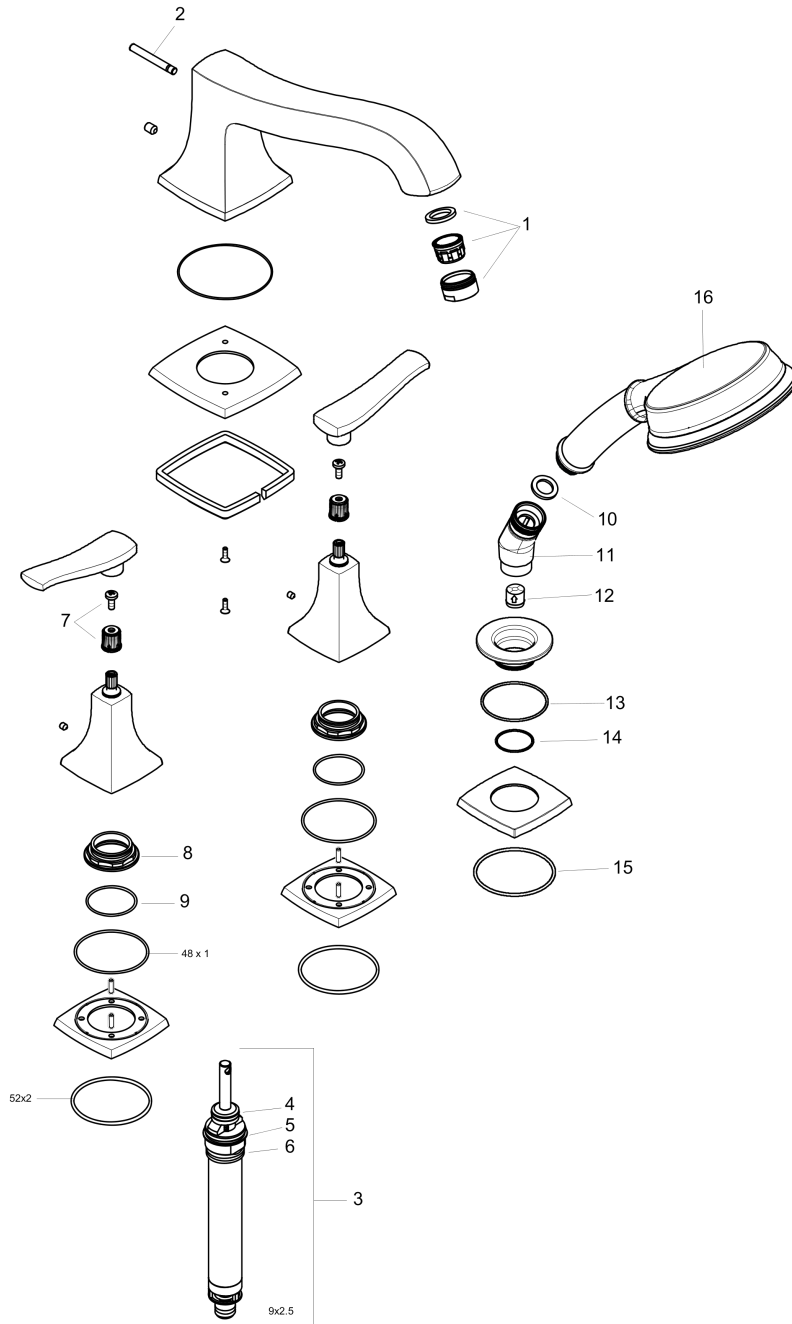

Metropol Classic
4-Hole Roman Tub Set Trim with Lever Handles and 1.8 GPM Handshower
 Finishes : brushed nickel Part no. : 31441821

Description

Features

- Flow: 5.34 GPM (20.2 L/Min)
- 90° ceramic valves
- Integrated double backflow prevention

Item details

List Price \$ 1,096.00

Technology

Compliance

Product image

Scale drawing

Metropol Classic
4-Hole Roman Tub Set Trim with Lever Handles and 1.8 GPM Handshower
 Finishes : brushed nickel Part no. : 31441821

Exploded drawing

Year of production: >01/19

Metropol Classic
4-Hole Roman Tub Set Trim with Lever Handles and 1.8 GPM Handshower
 Finishes : **brushed nickel** Part no. : **31441821**

Spare parts list

Year of production: >01/19

Pos.	Description	Part no.	Price	PU
1	aerator M24x1 (30 l/min)	96512820	-	1
2	diverter knob	98707820	-	1
3	selector assy	96775000	-	1
4	O-Ring 14x2,5	98189000	-	1
5	O-Ring 23x2,5	98183000	-	1
6	O-Ring 22x2	98185000	-	1
7	handle fixing set	98932000	-	1
8	nut	92943000	-	1
9	O-ring 32x1,5	92936000	-	1
10	seal	98058000	-	1
11	shower holder	28071820	-	1
12	set of non return valves DW 15	94074000	-	1
13	O-ring 43x1,5	98148000	-	1
14	O-ring 24x1	92953000	-	1
15	O-ring 52x2	92952000	-	1
16	handshower	04753820	-	1