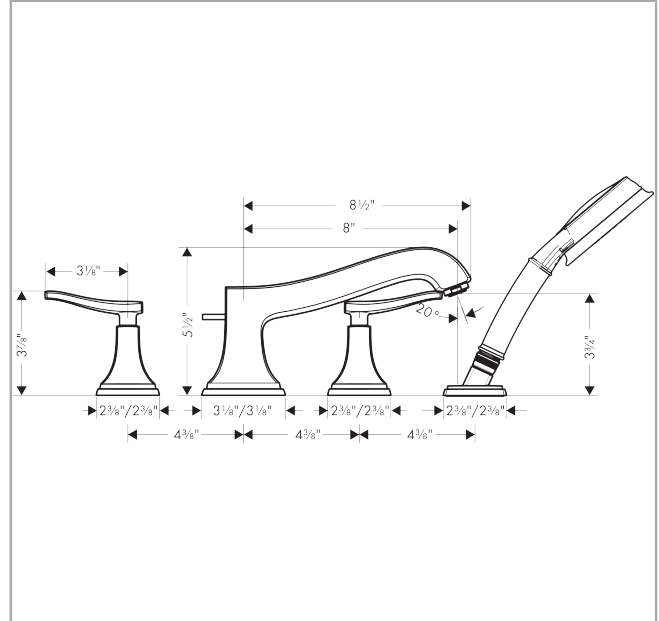

Metropol Classic
4-Hole Roman Tub Set Trim with Lever Handles and 1.8 GPM Handshower
 Finishes : brushed nickel Part no. : 31441821

Description

Features

- Flow: 5.34 GPM (20.2 L/Min)
- 90° ceramic valves
- Integrated double backflow prevention

Item details

List Price \$ 1,096.00

Technology

Compliance

Product image

Scale drawing

Metropol Classic
4-Hole Roman Tub Set Trim with Lever Handles and 1.8 GPM Handshower
 Finishes : brushed nickel Part no. : 31441821

Exploded drawing

Year of production: >01/19

Metropol Classic
4-Hole Roman Tub Set Trim with Lever Handles and 1.8 GPM Handshower
 Finishes : **brushed nickel** Part no. : **31441821**

Spare parts list

Year of production: >01/19

Pos.	Description	Part no.	Price	PU
1	aerator M24x1 (30 l/min)	96512820	-	1
2	diverter knob	98707820	-	1
3	selector assy	96775000	-	1
4	O-Ring 14x2,5	98189000	-	1
5	O-Ring 23x2,5	98183000	-	1
6	O-Ring 22x2	98185000	-	1
7	handle fixing set	98932000	-	1
8	nut	92943000	-	1
9	O-ring 32x1,5	92936000	-	1
10	seal	98058000	-	1
11	shower holder	28071820	-	1
12	set of non return valves DW 15	94074000	-	1
13	O-ring 43x1,5	98148000	-	1
14	O-ring 24x1	92953000	-	1
15	O-ring 52x2	92952000	-	1
16	handshower	04753820	-	1