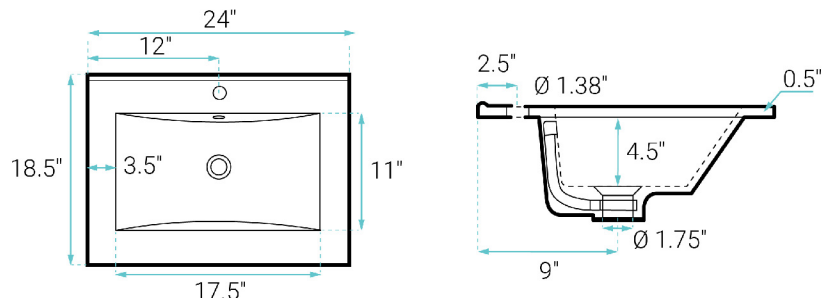

Cannes

Swiss Madison®
well made forever

Freestanding Vanity

SM-BV412MB

FEATURES:

- Sleek, freestanding design
- Glazed ceramic, single sink
- Standard 1.75" drain hole
- Standard 1.38" faucet holes
- Chrome-finish overflow
- Metal legs

INSTALLATION:

Freestanding, assembly required

COLORS & FINISHES:

□ White: SM-BV412MB

SPECIFICATIONS:

N.W: 102 lb.

W: 24" x D: 18.5" x H: 36"

Inner Sink: D: 11" x W: 17.5" x H: 4.5"