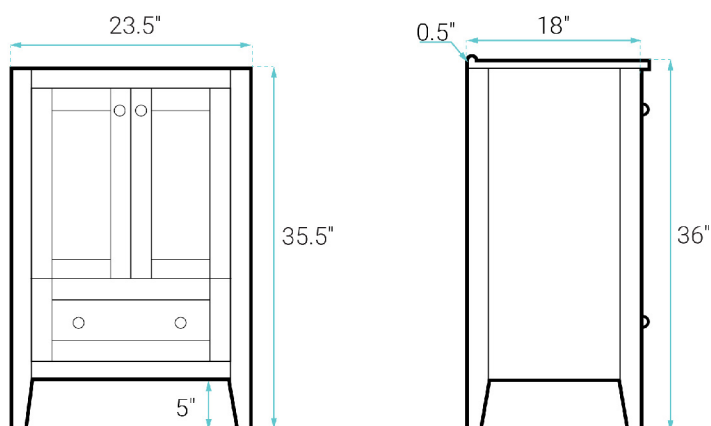

INSTALLATION:

Freestanding, assembly required

COLORS & FINISHES:

□ White: SM-BV412MB

SPECIFICATIONS:

N.W: 102 lb.

W: 24" x D: 18.5" x H: 36"

Inner Sink: D: 11" x W: 17.5" x H: 4.5"