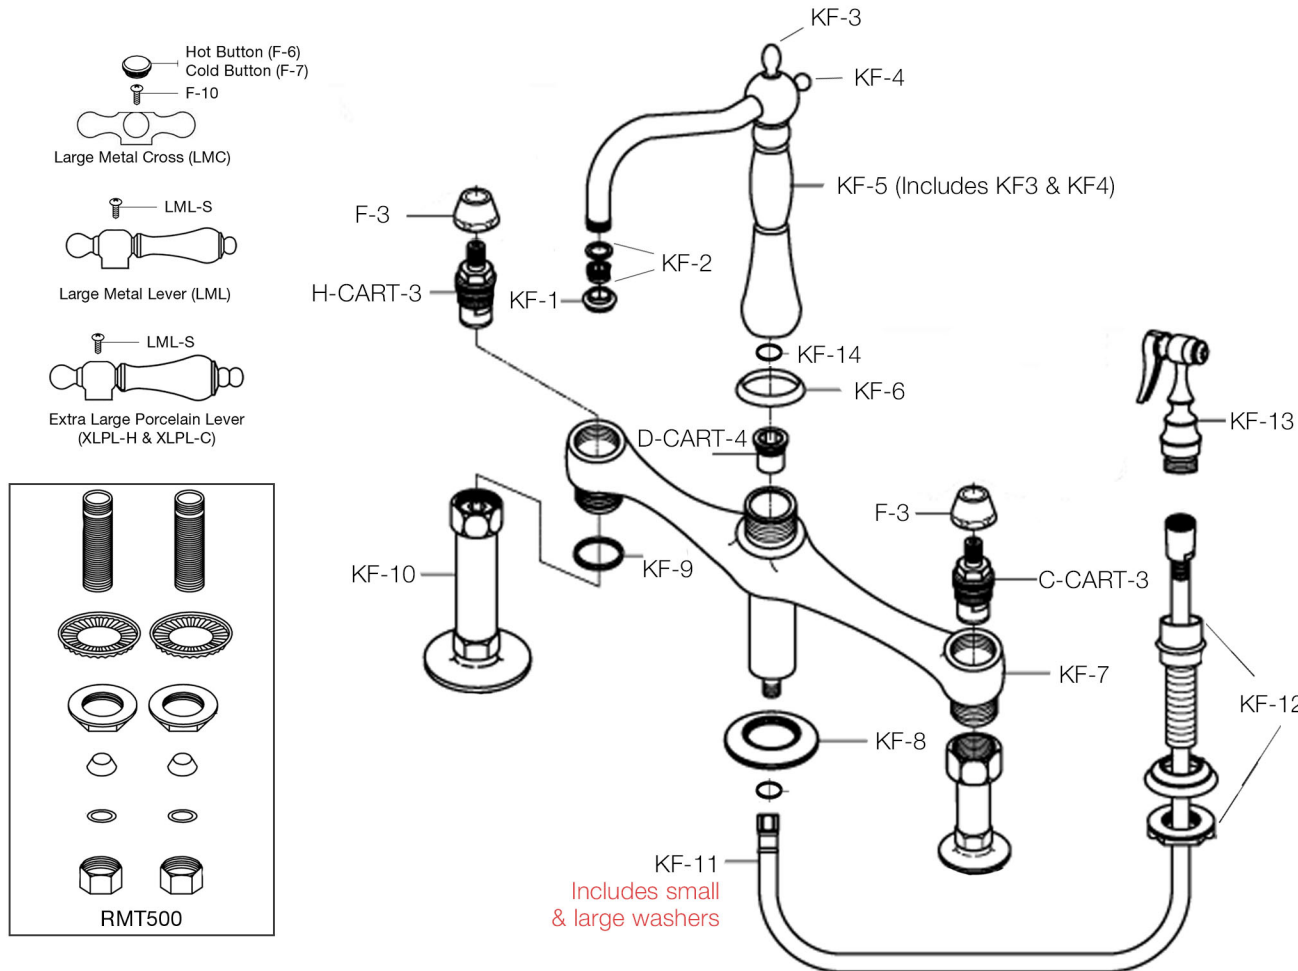

Bridge Style Kitchen Faucet

by Randolph Morris

Item#: RMNAB511MC, RMK511MC, RMNAB511ML, RMK511PL

Unpack and check all the parts, and read the instructions.

PART NO.	DESCRIPTION	QTY
KF-1	AERATOR COLLAR	1
KF-2	AERATOR & WASHER	1
KF-3	TOP FINIAL	1
KF-4	REAR FINIAL	1
KF-5	SPOUT	1
KF-6	SPOUT TRIM RING	1
KF-7	SIDE SPRAY FAUCET BODY	1
KF-8	COUNTER TRIM RING	1
KF-9	FAUCET LEG WASHER	2
KF-10	FAUCET LEG	2
KF-11	SPRAYER HOSE W/2 WASHERS	1
KF-12	HOSE GUIDE ASSEMBLY	1
KF-13	SIDE SPRAYER	1
KF-14	INTERIOR SPOUT O-RING	1
F-3	BELL FLANGE	2
D-CART-4	DIVERTER CARTRIDGE	1
C-CART-3	COLD CARTRIDGE	1
H-CART-3	HOT CARTRIDGE	1
RMT500	HOOKUPS	1