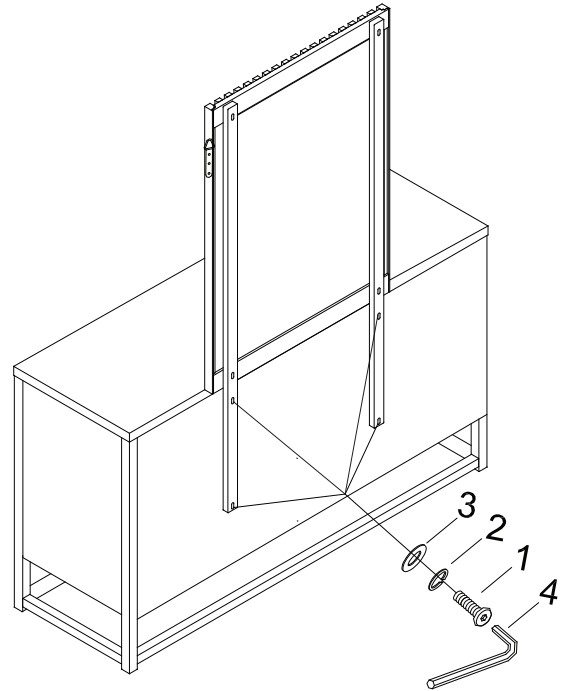

# A.R.T. FURNITURE® ASSEMBLY INSTRUCTIONS

Mirror  
269120-2556

Thank you for purchasing this quality product from A.R.T. Furniture. Be sure to check all packing material for parts which may have come loose inside the carton during shipment. Identify and count all parts and compare with the parts list below.

**Note:** Some furniture is heavy, it is recommended that two people assembly this item to avoid injury or damage.

No.	PARTS LIST		Qt.
A		Dresser	1
B		Mirror	1
C		Mirror Support	2

No.	Hardware List		Qt.
1		1/4" X 2" Bolt	8
2		1/4" Lock Washer	8
3		1/4" Flat Washer	8
4		4mm Allen	1