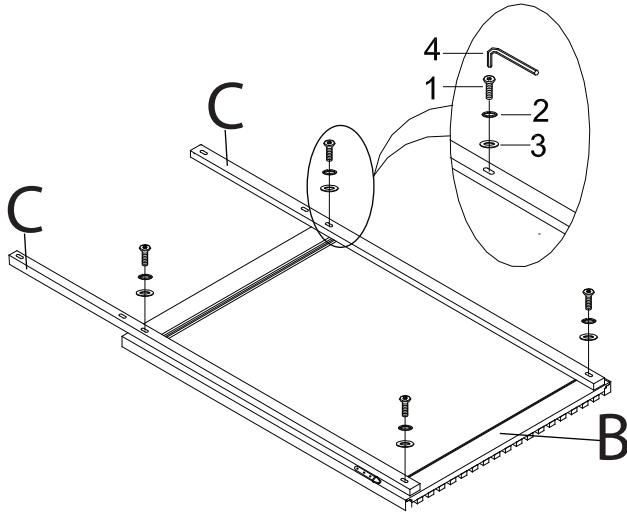

# A.R.T. FURNITURE® ASSEMBLY INSTRUCTIONS

Mirror  
269120-2556

Thank you for purchasing this quality product from A.R.T. Furniture. Be sure to check all packing material for parts which may have come loose inside the carton during shipment. Identify and count all parts and compare with the parts list below.

**Note:** Some furniture is heavy, it is recommended that two people assembly this item to avoid injury or damage.

No.	PARTS LIST		Qt.
A		Dresser	1
B		Mirror	1
C		Mirror Support	2

No.	Hardware List		Qt.
1		1/4" X 2" Bolt	8
2		1/4" Lock Washer	8
3		1/4" Flat Washer	8
4		4mm Allen	1