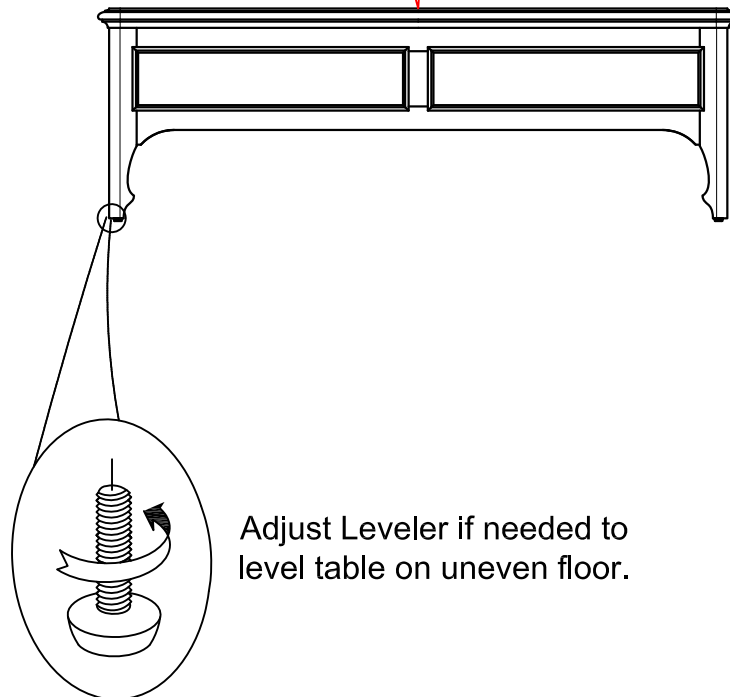

ASSEMBLY INSTRUCTION

ITEM: 7050-80210-02 Rectangle Cocktail Table

Thank you for purchasing this quality product. Be sure to unpack carefully looking for small parts which may have come loose during shipment.

Read all instruction and study the drawing carefully before starting the assembly process.

HARDWARE PACK

| NO. | DRAWING | DESCRIPTION | SIZE | Q'TY |
|-----|---|----------------|------|------|
| A |  | Anti - Tip Kit | | 1PC |

Tipping Restraint

Anti-tip kit is included for use.
We recommend installing for
safety reason

Adjust Leveler if needed to
level table on uneven floor.