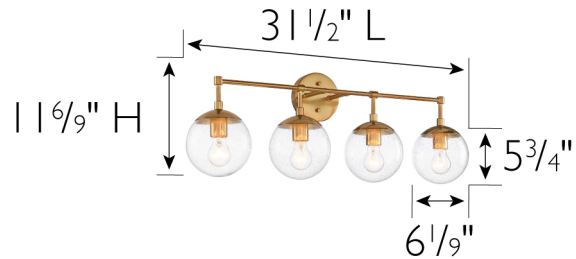

Gracelyn 4-Light Vanity Light
Satin Gold

SPECIFICATIONS

MOUNTING:	Wall Mount
SLOPED CEILING ADAPTABLE:	No
LAMP TYPE 1:	4 Medium Base Bulbs
BULB INCLUDED:	No
WATTS PER BULB:	60W or LED Equivalent
TOTAL WATTAGE:	240W or LED Equivalent
DIMMABLE:	Yes
MATERIAL CONSTRUCTION:	Steel/Glass
ASSEMBLED DIMENSIONS:	11.45" H x 31.52" L x 8" D
WEIGHT:	6.39 lbs.

LED BRIGHTNESS (LUMENS):	N/A
LED COLOR CORRELATED TEMPERATURE (CCT):	N/A
LED COLOR RENDERING INDEX (CRI):	N/A
LED EFFICACY:	N/A
LED AVERAGE RATED LIFE:	N/A
ENERGY EFFICIENT:	No
LIGHTING AMPS:	2
VOLTAGE:	120V

BACKPLATE DIMENSIONS:	5.12" H x 5.12" W
CANOPY/PLATE DIMENSIONS:	N/A
GLASS/SHADE DIMENSIONS:	5.73" H x 6.11" L x 6.11" D
GLASS/SHADE MATERIAL:	Glass
GLASS/SHADE TYPE:	Seedy
GLASS/SHADE COLOR:	Clear

WARRANTY:	10-Year limited warranty
UL/ETL CERTIFICATION:	cETL/ETL
WET/DRY/DAMP LISTING:	Damp
ADA COMPLIANT:	No
ENERGY STAR CERTIFIED:	No