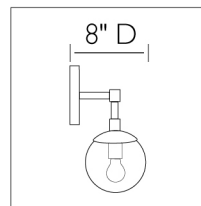

Gracelyn 4-Light Vanity Light
Satin Gold

SPECIFICATIONS

MOUNTING:	Wall Mount
SLOPED CEILING ADAPTABLE:	No
LAMP TYPE 1:	4 Medium Base Bulbs
BULB INCLUDED:	No
WATTS PER BULB:	60W or LED Equivalent
TOTAL WATTAGE:	240W or LED Equivalent
DIMMABLE:	Yes
MATERIAL CONSTRUCTION:	Steel/Glass
ASSEMBLED DIMENSIONS:	11.45" H x 31.52" L x 8" D
WEIGHT:	6.39 lbs.

BACKPLATE DIMENSIONS:	5.12" H x 5.12" W
CANOPY/PLATE DIMENSIONS:	N/A
GLASS/SHADE DIMENSIONS:	5.73" H x 6.11" L x 6.11" D
GLASS/SHADE MATERIAL:	Glass
GLASS/SHADE TYPE:	Seedy
GLASS/SHADE COLOR:	Clear

WARRANTY:	10-Year limited warranty
UL/ETL CERTIFICATION:	cETL/ETL
WET/DRY/DAMP LISTING:	Damp
ADA COMPLIANT:	No
ENERGY STAR CERTIFIED:	No