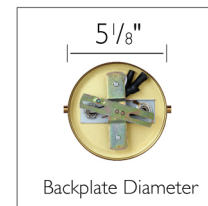

Gracelyn 4-Light Vanity Light
Satin Gold

SPECIFICATIONS

MOUNTING:	Wall Mount
SLOPED CEILING ADAPTABLE:	No
LAMP TYPE 1:	4 Medium Base Bulbs
BULB INCLUDED:	No
WATTS PER BULB:	60W or LED Equivalent
TOTAL WATTAGE:	240W or LED Equivalent
DIMMABLE:	Yes
MATERIAL CONSTRUCTION:	Steel/Glass
ASSEMBLED DIMENSIONS:	11.45" H x 31.52" L x 8" D
WEIGHT:	6.39 lbs.

BACKPLATE DIMENSIONS:	5.12" H x 5.12" W
CANOPY/PLATE DIMENSIONS:	N/A
GLASS/SHADE DIMENSIONS:	5.73" H x 6.11" L x 6.11" D
GLASS/SHADE MATERIAL:	Glass
GLASS/SHADE TYPE:	Seedy
GLASS/SHADE COLOR:	Clear

WARRANTY:	10-Year limited warranty
UL/ETL CERTIFICATION:	cETL/ETL
WET/DRY/DAMP LISTING:	Damp
ADA COMPLIANT:	No
ENERGY STAR CERTIFIED:	No