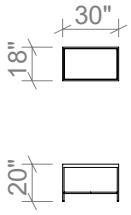

Available in all ELTE Collection metal finishes

ELTE

TABLES

42 INCH ROUND COFFEE TABLE

54 INCH ROUND COFFEE TABLE

66 INCH ROUND COFFEE TABLE

54 INCH RECTANGULAR COFFEE TABLE

66 INCH RECTANGULAR COFFEE TABLE

78 INCH RECTANGULAR COFFEE TABLE

48 INCH CONSOLE TABLE

60 INCH CONSOLE TABLE

72 INCH CONSOLE TABLE

ELTE

TABLES

RECTANGULAR SIDE TABLE

ROUND SIDE TABLE