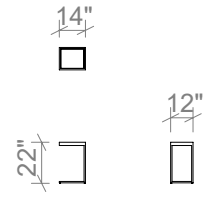

Available in all ELTE Collection metal finishes

ELTE

TABLES

42 INCH ROUND COFFEE TABLE

54 INCH ROUND COFFEE TABLE

66 INCH ROUND COFFEE TABLE

54 INCH RECTANGULAR COFFEE TABLE

66 INCH RECTANGULAR COFFEE TABLE

78 INCH RECTANGULAR COFFEE TABLE

48 INCH CONSOLE TABLE

60 INCH CONSOLE TABLE

72 INCH CONSOLE TABLE

ELTE

TABLES

RECTANGULAR SIDE TABLE

ROUND SIDE TABLE