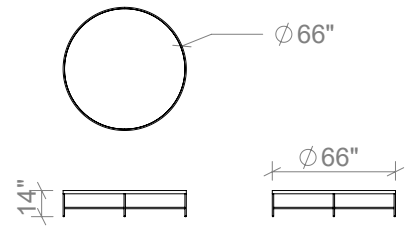

Available in all ELTE Collection metal finishes

ELTE

TABLES

42 INCH ROUND COFFEE TABLE

54 INCH ROUND COFFEE TABLE

66 INCH ROUND COFFEE TABLE

54 INCH RECTANGULAR COFFEE TABLE

66 INCH RECTANGULAR COFFEE TABLE

78 INCH RECTANGULAR COFFEE TABLE

48 INCH CONSOLE TABLE

60 INCH CONSOLE TABLE

72 INCH CONSOLE TABLE

ELTE

TABLES

RECTANGULAR SIDE TABLE

ROUND SIDE TABLE