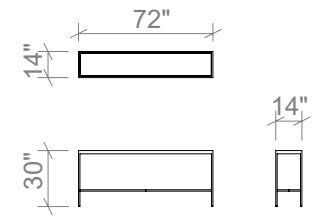

Available in all ELTE Collection metal finishes

ELTE

TABLES

42 INCH ROUND COFFEE TABLE

54 INCH ROUND COFFEE TABLE

66 INCH ROUND COFFEE TABLE

54 INCH RECTANGULAR COFFEE TABLE

66 INCH RECTANGULAR COFFEE TABLE

78 INCH RECTANGULAR COFFEE TABLE

48 INCH CONSOLE TABLE

60 INCH CONSOLE TABLE

72 INCH CONSOLE TABLE

ELTE

TABLES

RECTANGULAR SIDE TABLE

ROUND SIDE TABLE