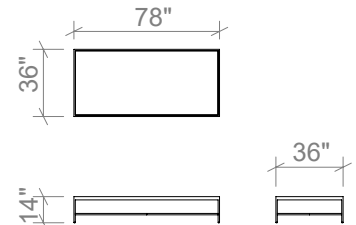

Available in all ELTE Collection metal finishes

ELTE

TABLES

42 INCH ROUND COFFEE TABLE

54 INCH ROUND COFFEE TABLE

66 INCH ROUND COFFEE TABLE

54 INCH RECTANGULAR COFFEE TABLE

66 INCH RECTANGULAR COFFEE TABLE

78 INCH RECTANGULAR COFFEE TABLE

48 INCH CONSOLE TABLE

60 INCH CONSOLE TABLE

72 INCH CONSOLE TABLE

ELTE

TABLES

RECTANGULAR SIDE TABLE

ROUND SIDE TABLE