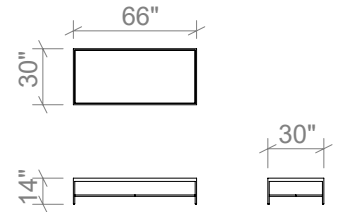

Available in all ELTE Collection metal finishes

ELTE

TABLES

42 INCH ROUND COFFEE TABLE

54 INCH ROUND COFFEE TABLE

66 INCH ROUND COFFEE TABLE

54 INCH RECTANGULAR COFFEE TABLE

66 INCH RECTANGULAR COFFEE TABLE

78 INCH RECTANGULAR COFFEE TABLE

48 INCH CONSOLE TABLE

60 INCH CONSOLE TABLE

72 INCH CONSOLE TABLE

ELTE

TABLES

RECTANGULAR SIDE TABLE

ROUND SIDE TABLE