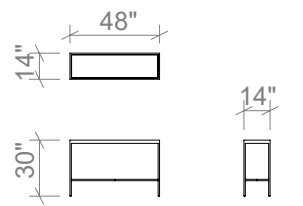

Available in all ELTE Collection metal finishes

ELTE

TABLES

42 INCH ROUND COFFEE TABLE

54 INCH ROUND COFFEE TABLE

66 INCH ROUND COFFEE TABLE

54 INCH RECTANGULAR COFFEE TABLE

66 INCH RECTANGULAR COFFEE TABLE

78 INCH RECTANGULAR COFFEE TABLE

48 INCH CONSOLE TABLE

60 INCH CONSOLE TABLE

72 INCH CONSOLE TABLE

ELTE

TABLES

RECTANGULAR SIDE TABLE

ROUND SIDE TABLE