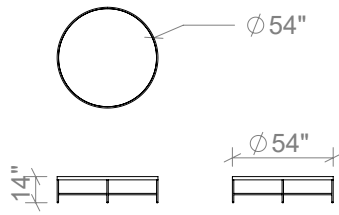

Available in all ELTE Collection metal finishes

ELTE

TABLES

42 INCH ROUND COFFEE TABLE

54 INCH ROUND COFFEE TABLE

66 INCH ROUND COFFEE TABLE

54 INCH RECTANGULAR COFFEE TABLE

66 INCH RECTANGULAR COFFEE TABLE

78 INCH RECTANGULAR COFFEE TABLE

48 INCH CONSOLE TABLE

60 INCH CONSOLE TABLE

72 INCH CONSOLE TABLE

ELTE

TABLES

RECTANGULAR SIDE TABLE

ROUND SIDE TABLE