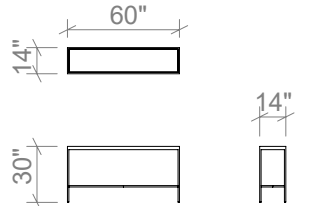

Available in all ELTE Collection metal finishes

ELTE

TABLES

42 INCH ROUND COFFEE TABLE

54 INCH ROUND COFFEE TABLE

66 INCH ROUND COFFEE TABLE

54 INCH RECTANGULAR COFFEE TABLE

66 INCH RECTANGULAR COFFEE TABLE

78 INCH RECTANGULAR COFFEE TABLE

48 INCH CONSOLE TABLE

60 INCH CONSOLE TABLE

72 INCH CONSOLE TABLE

ELTE

TABLES

RECTANGULAR SIDE TABLE

ROUND SIDE TABLE