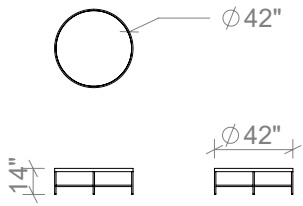

Available in all ELTE Collection metal finishes

ELTE

TABLES

42 INCH ROUND COFFEE TABLE

54 INCH ROUND COFFEE TABLE

66 INCH ROUND COFFEE TABLE

54 INCH RECTANGULAR COFFEE TABLE

66 INCH RECTANGULAR COFFEE TABLE