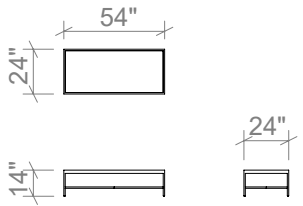

Available in all ELTE Collection metal finishes

ELTE

TABLES

42 INCH ROUND COFFEE TABLE

54 INCH ROUND COFFEE TABLE

66 INCH ROUND COFFEE TABLE

54 INCH RECTANGULAR COFFEE TABLE

66 INCH RECTANGULAR COFFEE TABLE

78 INCH RECTANGULAR COFFEE TABLE

48 INCH CONSOLE TABLE

60 INCH CONSOLE TABLE

72 INCH CONSOLE TABLE

ELTE

TABLES

RECTANGULAR SIDE TABLE

ROUND SIDE TABLE