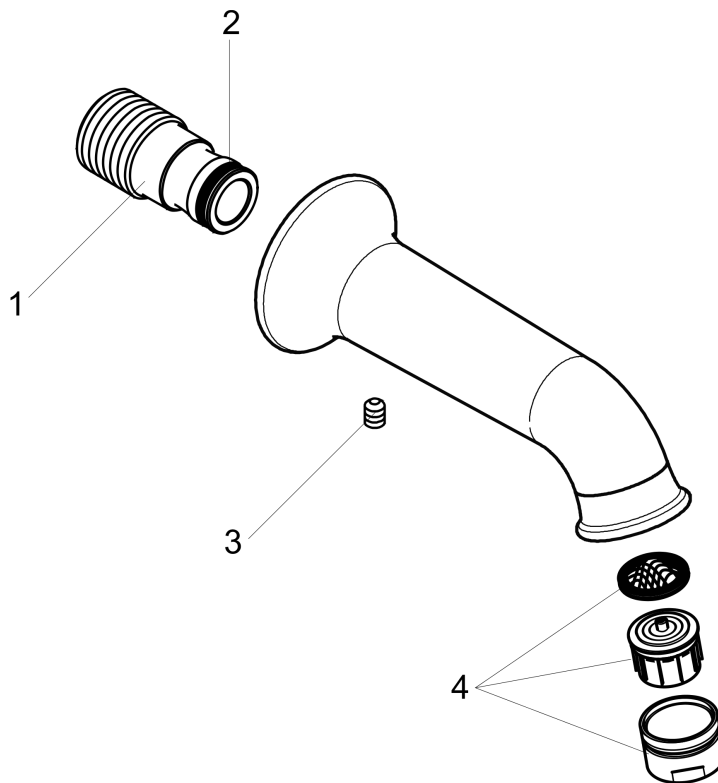

Talis C
Tub Spout
 Finishes : **polished nickel** Part no. : **14148831**

Description

Features

- Solid brass
- Includes: 1/2" female and 3/4" male adaptor

Item details

List Price \$ 257.00

Compliance

Product image

Scale drawing

Talis C
Tub Spout
 Finishes : **polished nickel** Part no. : **14148831**

Exploded drawing

Year of production: >08/18

Talis C
Tub Spout
 Finishes : **polished nickel** Part no. : **14148831**

Spare parts list

Year of production: >08/18

Pos.	Description	Part no.	Price	PU
1	connecting thread	96472001	-	1
2	O-ring 16x2,5	98134000	-	1
3	hollow set screw M6x8	97810000	-	1
4	aerator M24x1 (25 l/min)	13914830	-	1