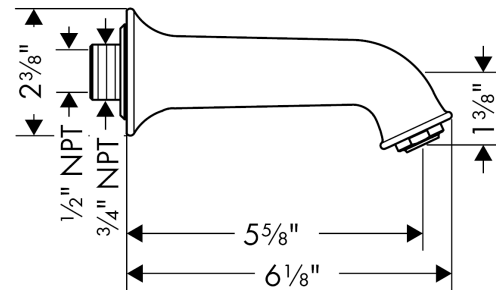

Talis C
Tub Spout
 Finishes : **polished nickel** Part no. : **14148831**

Description

Features

- Solid brass
- Includes: 1/2" female and 3/4" male adaptor

Item details

List Price \$ 257.00

Compliance

Product image

Scale drawing

Talis C
Tub Spout
 Finishes : **polished nickel** Part no. : **14148831**

Exploded drawing

Year of production: >08/18

Talis C
Tub Spout
 Finishes : **polished nickel** Part no. : **14148831**

Spare parts list

Year of production: >08/18

Pos.	Description	Part no.	Price	PU
1	connecting thread	96472001	-	1
2	O-ring 16x2,5	98134000	-	1
3	hollow set screw M6x8	97810000	-	1
4	aerator M24x1 (25 l/min)	13914830	-	1