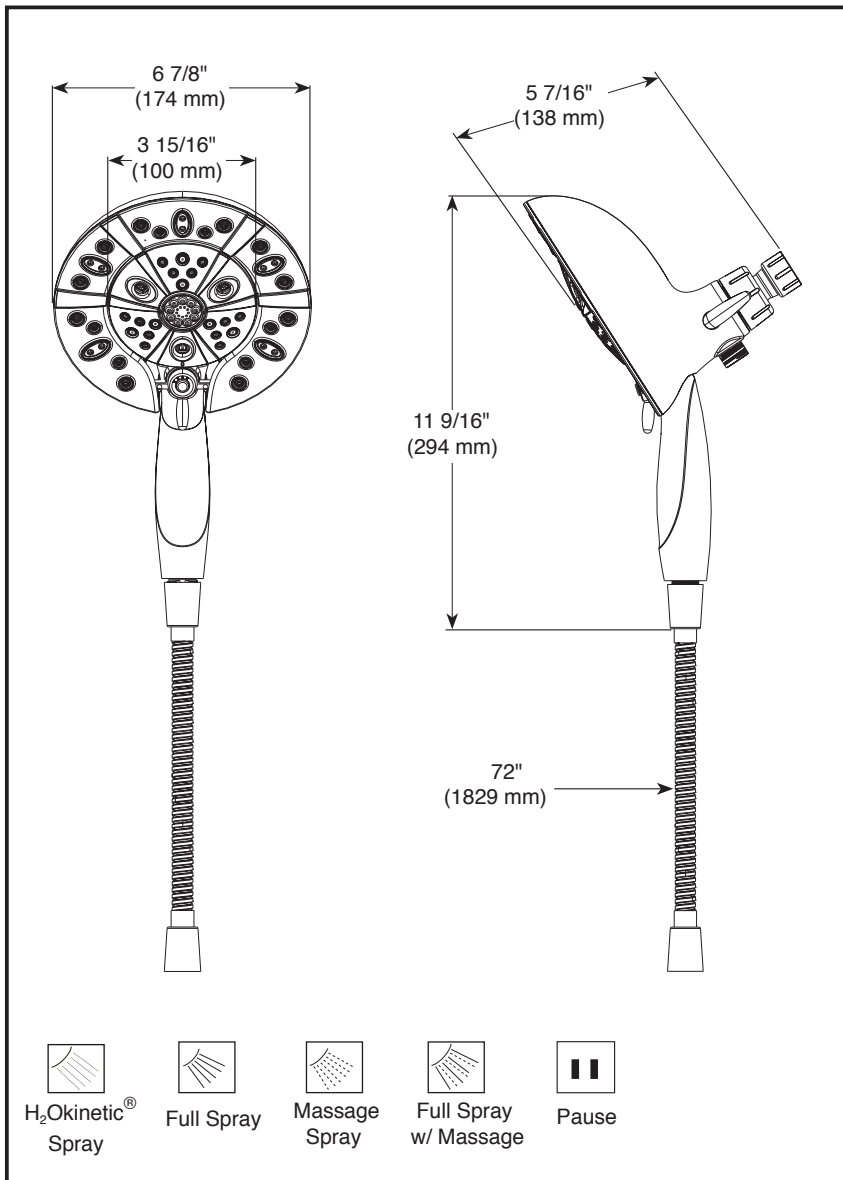

see what Delta can do™

IN2ITION®

- 5-Spray Setting Hand Shower
- 2-In-1 Shower

FEATURES:

- Touch-Clean® Nozzles
- MagnaTite® Docking
- H₂Okinetic® Technology

STANDARD SPECIFICATIONS

- Max flow rate 2.0 gpm @ 80 psi, 7.6 L/min @ 550 kPa
- Integrated hand shower docks securely into shower head when not in use
- Five spray setting hand shower - pause is a non-positive shut-off
- 3-Way diverter for extra spray options
- Fixed shower head and hand shower all in one
- Push-button pause control lever to change sprays, easy single-handed operation
- 72" (1829 mm) metal hose

COMPLIES WITH:

- ASME A112.18.1 / CSA B125.1
- EPA WaterSense®

75591▲

Submitted Model No.: _____

Specific Features: _____

▲ Designate proper finish suffix

Delta reserves the right (1) to make changes in specifications and materials, and (2) to change or discontinue models, both without notice or obligation. Dimensions are for reference only. See current full-line price book or www.deltafaucet.com for finish options and product availability.