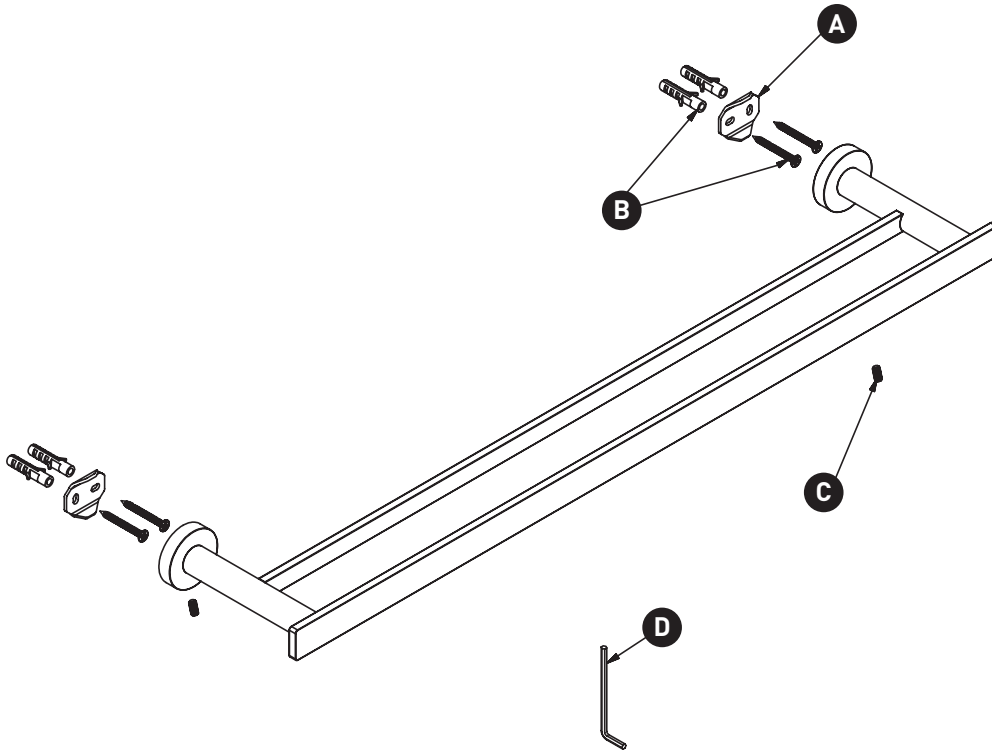

PEDIR POR NÚMERO DE REFERENCIA

PIEZAS ILUSTRADAS

PX6

Barra para toallas doble de 24"
Paradox™

ID	Referencia del kit	Acabado
A	049-404 (2x)	N/A
B	7534 (2x)	N/A
C	152-100 (2x)	N/A
D	505-025	N/A

*Acabado determinado por el sufijo

Acabado	Descripción
C	Cromo
BK	Negro
BG	Oro cepillado
BN	Niquel pulido

For warranty or additional information, contact:

U.S.A.
houseofrohl.com/support
1-800-777-9762

QUEBEC / MARITIMES / WESTERN CANADA
QUÉBEC / MARITIMES / OUEST CANADIEN
QUEBEC / MARITIMOS / CANADA OCCIDENTAL
houseofrohl.ca/support
1-866-473-8442

ONTARIO
houseofrohl.ca/support
1-800-287-5354