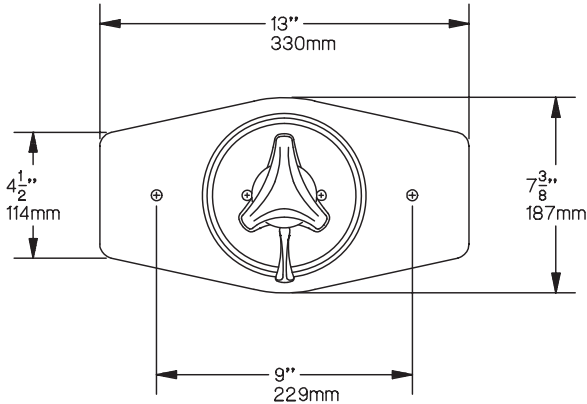

CC Conversion Cover Plate

Use to convert single, two, or three handle shower or tub/shower fittings to a Origins® or Temptrol® pressure-balancing valve. Can be used on fiber-glass or tiled walls. Does not require any tile work. Use with applicable Origins® or Temptrol® shower or tub/shower valve. **(Temptrol tub/shower valve not included.)**

Origins Conversion Cover Plate with Tri-star Handle