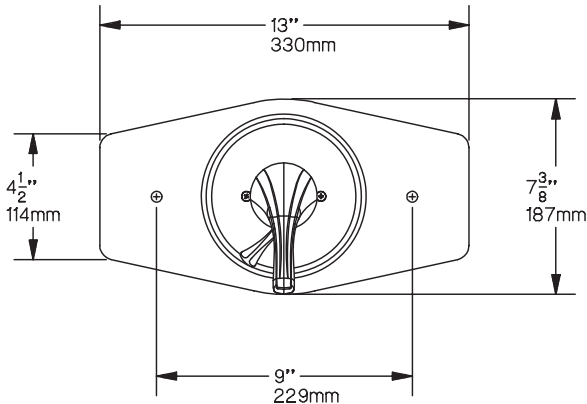

Origins Conversion Cover Plate with Lever Handle