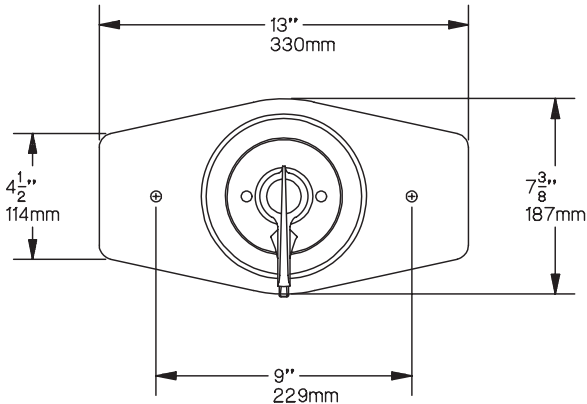

Legacy Conversion Cover Plate

Job/Location

.....
.....

Engineer

.....
.....

Contractor

.....
.....

Symmons Industries, Inc. ■ 31 Brooks Drive ■ Braintree, MA 02184
Phone: (800) 796-6667 ■ Fax: (800) 961-9621
Website: symmons.com ■ Email: gethelp@symmons.com

Copyright © 2017 Symmons Industries, Inc. ■ ZV-1608 REV B ■ 011917