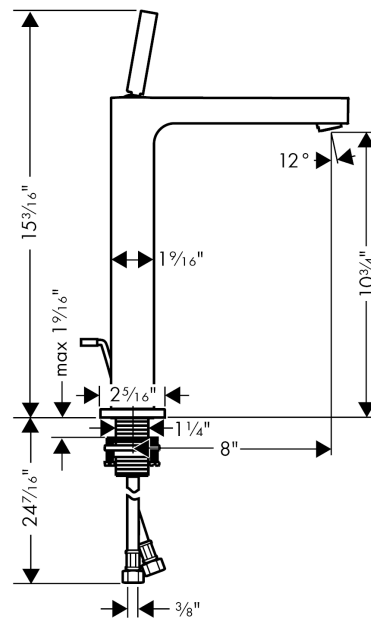

AXOR Citterio
Single-Hole Faucet 270 with Pop-Up Drain, 1.2 GPM
Finishes : **chrome** Part no. : **39020001**

Description

Features

- Aerated spray
- Flow: 1.2 GPM (4.5 L/Min)
- Joystick ceramic cartridge
- Includes pop-up drain

Technology

Product image

Scale drawing

AXOR Citterio
Single-Hole Faucet 270 with Pop-Up Drain, 1.2 GPM
Finishes : **chrome** Part no. : **39020001**

Exploded drawing

Year of production: >07/16

AXOR Citterio
Single-Hole Faucet 270 with Pop-Up Drain, 1.2 GPM
 Finishes : **chrome** Part no. : **39020001**

Spare parts list

Year of production: >07/16

Pos.	Description	Part no.	PC	PU
1	handle	39091000	0	1
2	hollow set screw M6x6	97660000	0	1
3	nut	97157000	0	1
4	cartridge, assy	96339000	0	1
5	aerator M24x1 (4,5 l/min)	92877000	0	1
6	fixing set (Ø 32)	13961000	0	1
7	connection hose 35½" M8x0,75 3/8"	96316001	0	1
8	pull rod	96923000	0	1
9	lever collar	97548000	0	1
10	escutcheon	97466000	0	1
11	O-Ring 30x2	98186000	0	1
a	pop up waste	94159000	0	1
b	O-ring 33x1,5	98164000	0	1