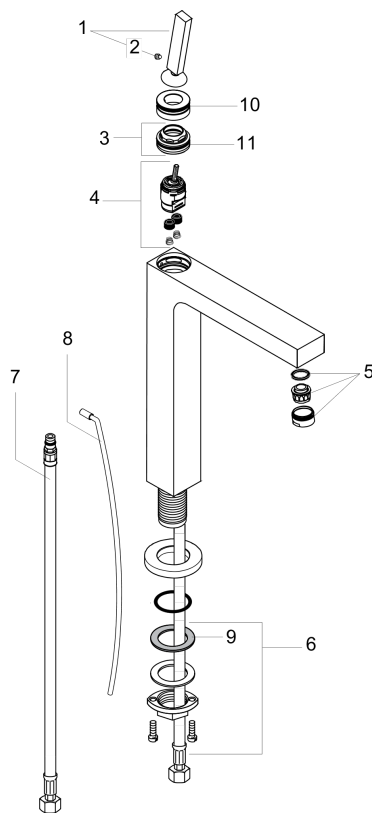

AXOR Citterio
Single-Hole Faucet 270 with Pop-Up Drain, 1.2 GPM
Finishes : **chrome** Part no. : **39020001**

Description

Features

- Aerated spray
- Flow: 1.2 GPM (4.5 L/Min)
- Joystick ceramic cartridge
- Includes pop-up drain

Technology

Product image

Scale drawing

AXOR Citterio
Single-Hole Faucet 270 with Pop-Up Drain, 1.2 GPM
Finishes : **chrome** Part no. : **39020001**

Exploded drawing

Year of production: >07/16

AXOR Citterio
Single-Hole Faucet 270 with Pop-Up Drain, 1.2 GPM
 Finishes : **chrome** Part no. : **39020001**

Spare parts list

Year of production: >07/16

Pos.	Description	Part no.	PC	PU
1	handle	39091000	0	1
2	hollow set screw M6x6	97660000	0	1
3	nut	97157000	0	1
4	cartridge, assy	96339000	0	1
5	aerator M24x1 (4,5 l/min)	92877000	0	1
6	fixing set (Ø 32)	13961000	0	1
7	connection hose 35½" M8x0,75 3/8"	96316001	0	1
8	pull rod	96923000	0	1
9	lever collar	97548000	0	1
10	escutcheon	97466000	0	1
11	O-Ring 30x2	98186000	0	1
a	pop up waste	94159000	0	1
b	O-ring 33x1,5	98164000	0	1