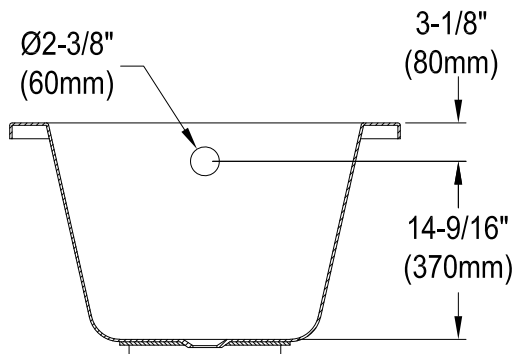

VTPN673219T

67" Acrylic Anti-Skid Drop-In Tub

Drain Hole Size

(Scale 3:1)

Section B-B

Section A-A