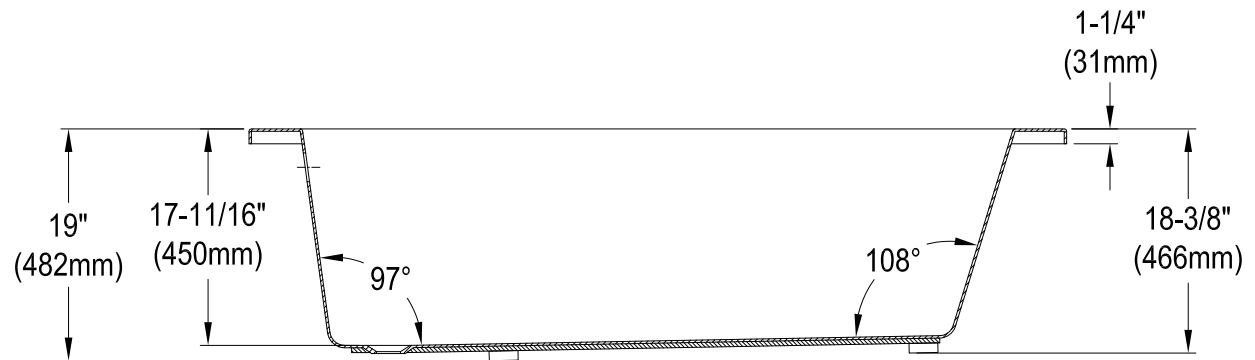

VTPN673219T

67" Acrylic Anti-Skid Drop-In Tub

Drain Hole Size

(Scale 3:1)

Section B-B

Section A-A