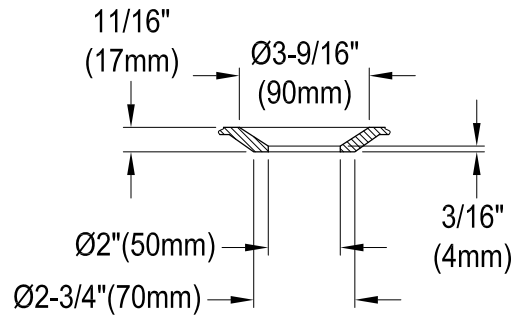

VTPN673219T

67" Acrylic Anti-Skid Drop-In Tub

Drain Hole Size

(Scale 3:1)

Section B-B

Section A-A