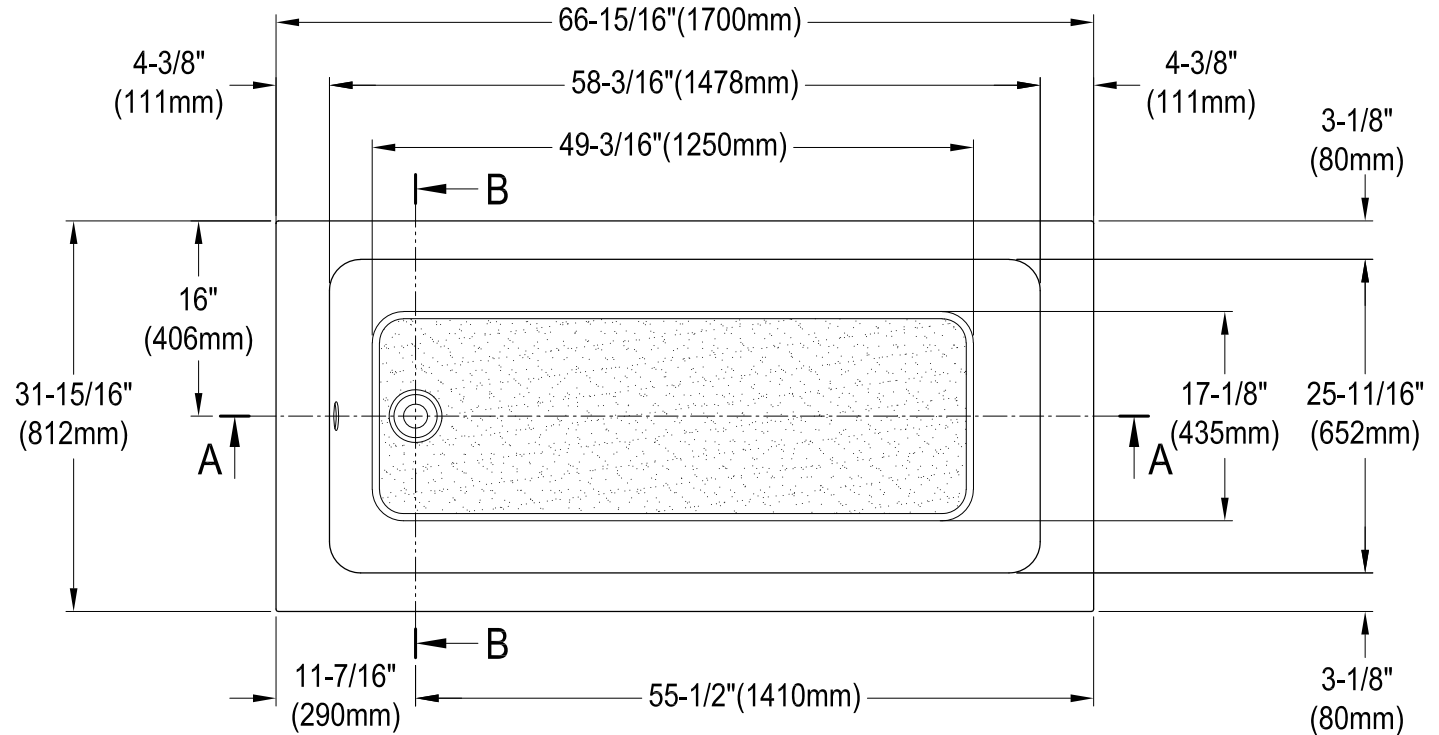

VTPN673219T

67" Acrylic Anti-Skid Drop-In Tub

Drain Hole Size

(Scale 3:1)

Section B-B

Section A-A