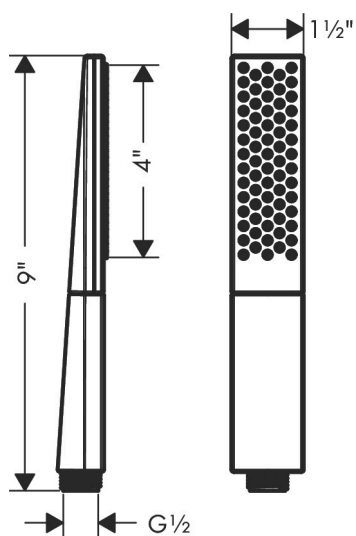

Brand hansgrohe  
Art. Name **Rainfinity**  
Art. Nr. 26863701  
Surface matte white  
Pos. 1

## Product Picture

## Drawing