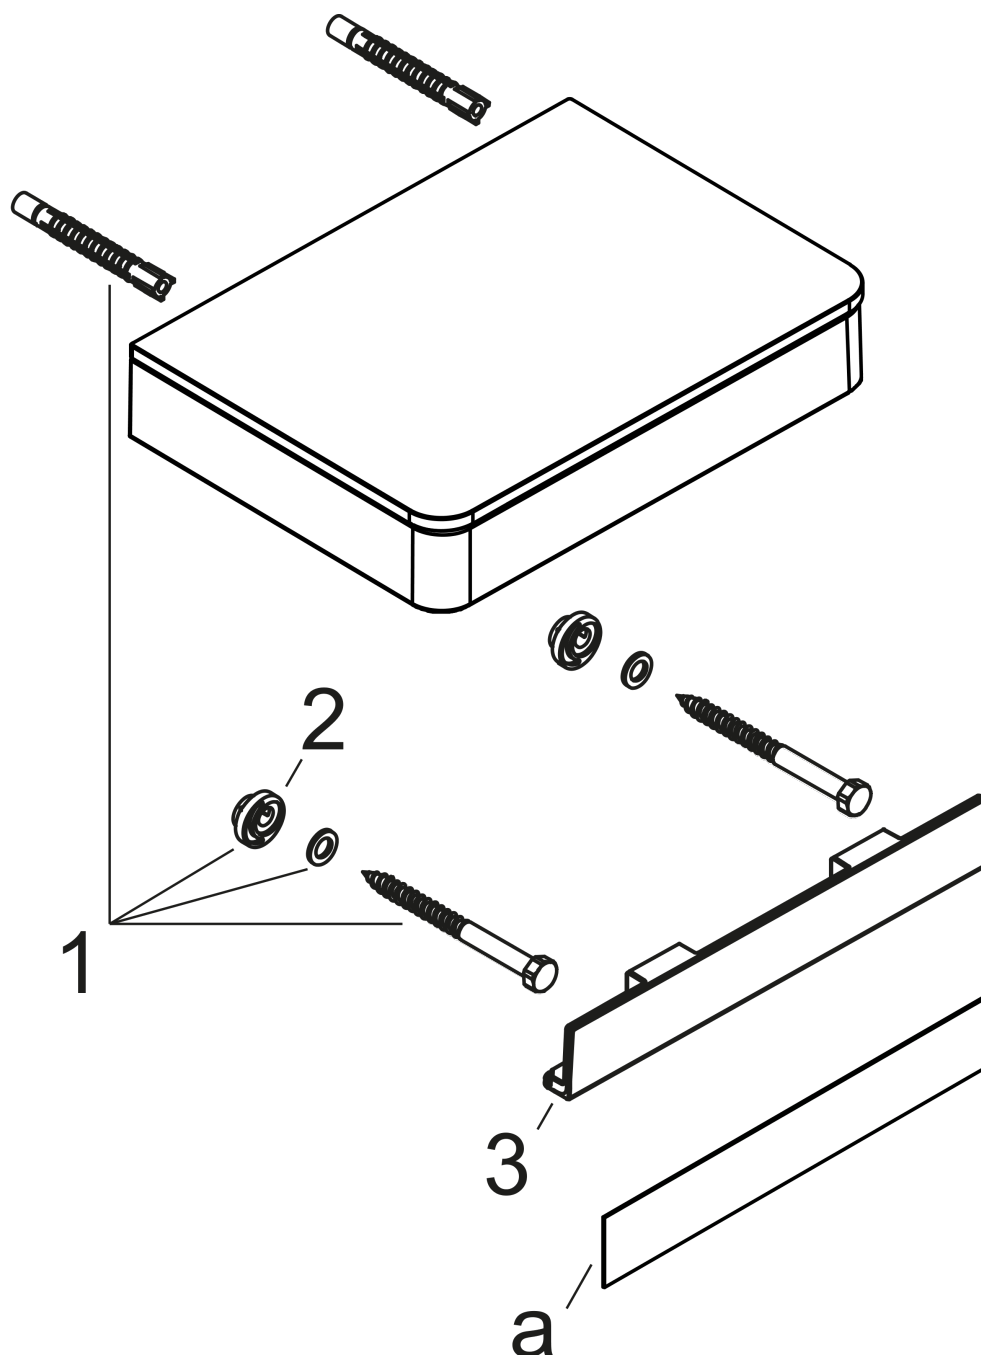

AXOR Universal Accessories

Shelf 6"

Finishes : **chrome** Part no. : **42840000**

Exploded drawing

Year of production: >06/17

AXOR Universal Accessories

Shelf 6"

Finishes : **chrome**   Part no. : **42840000**

Spare parts list

Year of production: >06/17

Pos.	Description	Part no.	PC	PU
1	mounting set	92841000	0	1
2	excentric socket	97604000	0	1
3	cover	92427000	0	1