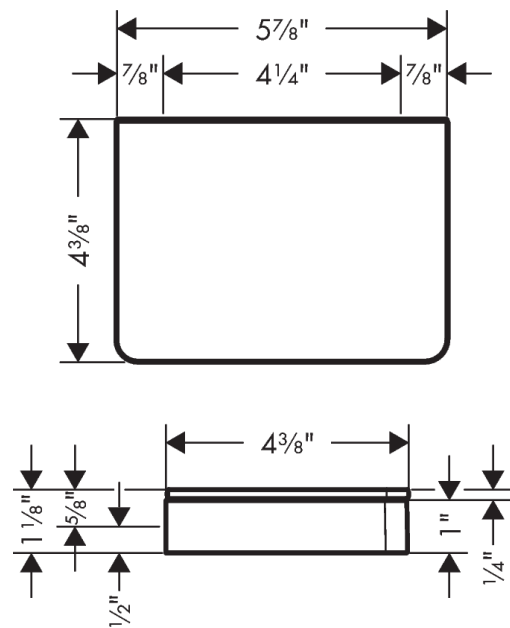

### Description

#### Features

- Glass, Metal
- Wall-mounted
- Adaptor set #42870000 must be used when installing on a rail
- Mounting possible with toilet paper roll holder #42836000 (adaptor #42870000 necessary)
- Suitable for installation inside shower compartment

### Scale drawing