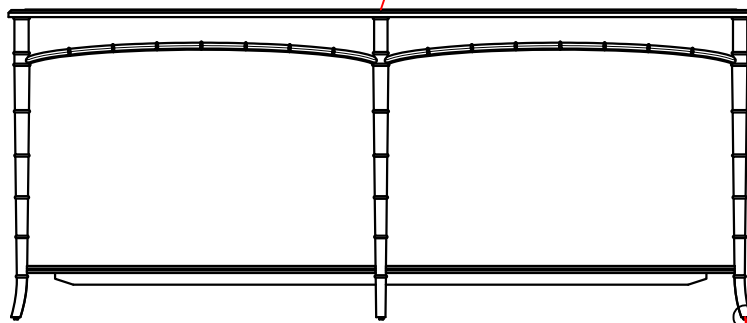

ASSEMBLY INSTRUCTION

ITEM: 6750-80171-06 Console Table
6750-80171-40 Console Table

Thank you for purchasing this quality product. Be sure to unpack carefully looking for small parts which may have come loose during shipment.
Read all instruction and study the drawing carefully before starting the assembly process.

HARDWARE PACK

NO.	DRAWING	DESCRIPTION	SIZE	Q'TY
A		Anti - Tip Kit		1PC

Tipping Restraint

Anti-tip kit is included for use.
We recommend installing for safety reason.

Adjust leveler if needed
to level console table
on uneven floor.