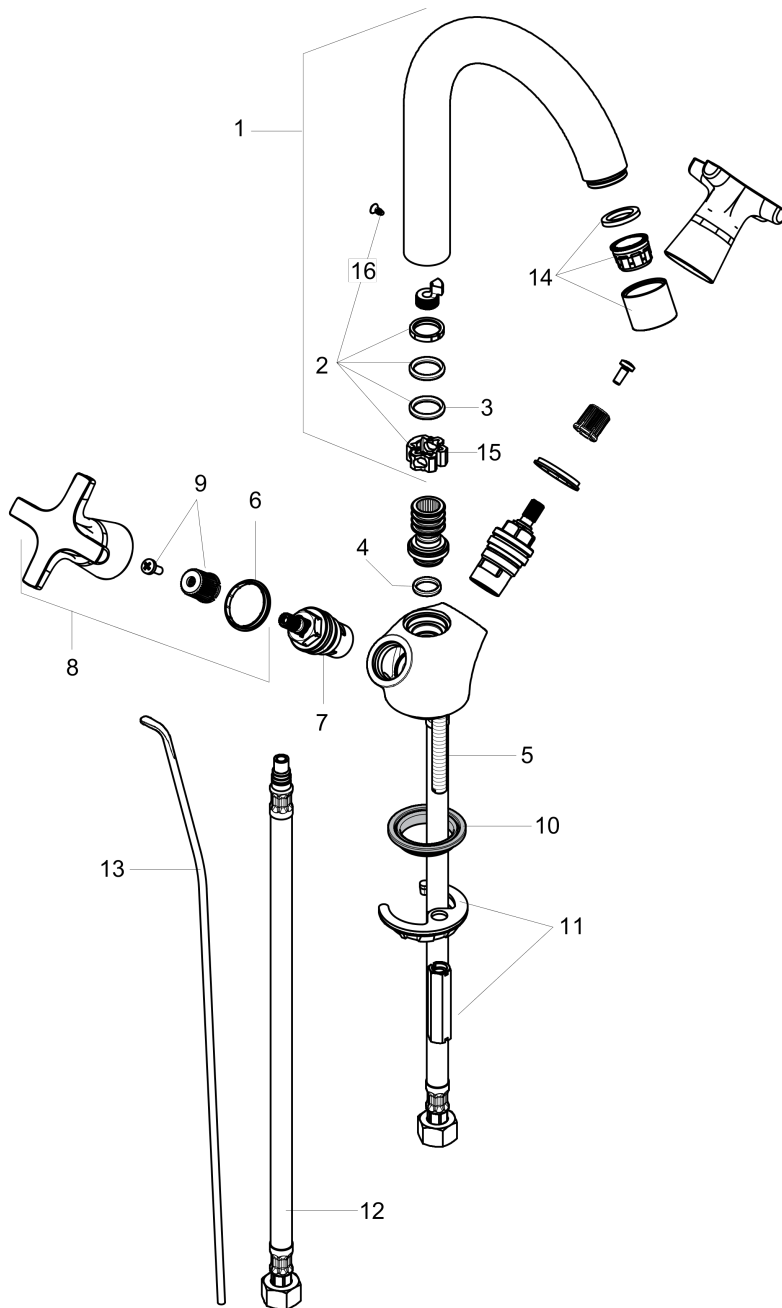

Logis Classic
Single-Hole Faucet 150 with Swivel Spout and Pop-Up Drain, 1.2 GPM
Finishes : **chrome**   Part no. : **71270001**

Exploded drawing

Year of production: >07/16

Logis Classic

Single-Hole Faucet 150 with Swivel Spout and Pop-Up Drain, 1.2 GPM

Finishes : **chrome** Part no. : **71270001**

Spare parts list

Year of production: >07/16

Pos.	Description	Part no.	Price	PU
1	spout cpl.	96521000	-	1
2	sealing set	92646000	-	1
3	O-Ring 14x2,5	98189000	-	1
4	O-ring 12x2	98214000	-	1
5	screw M8 x 68	97736000	-	1
6	set of color-rings cold / hot water	92225000	-	1
7	shut off unit right closing	94009001	-	1
8	handle	92222000	-	1
9	handle fixing set	98932000	-	1
10	seal Ø 42	98722000	-	1
11	fixing set	96016000	-	1
12	connection hose 18½" M8x0,75 3/8"	96321001	-	1
13	pull rod	96657000	-	1
14	aerator M24x1 (4,5 l/min)	92879000	-	1
15	axialring	97558000	-	1
16	screw	97662000	-	1
a	pop up waste	88509000	-	1