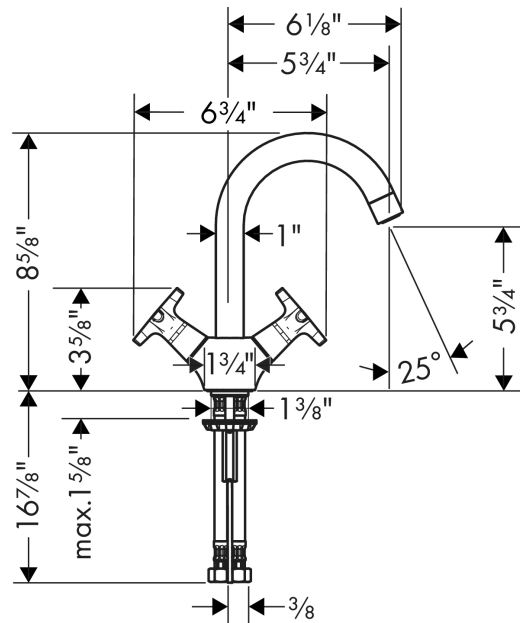

**Logis Classic**

**Single-Hole Faucet 150 with Swivel Spout and Pop-Up Drain, 1.2 GPM**

Finishes : **chrome** Part no. : **71270001**

**Description**

**Features**

- Swivel range 120°
- Aerated spray
- Flow: 1.2 GPM (4.5 L/Min)
- 90° ceramic valves
- Includes pop-up drain

**Item details**

List Price \$ 200.00

**Technology**

**Compliance**

**Product image**

**Scale drawing**

**Logis Classic**  
**Single-Hole Faucet 150 with Swivel Spout and Pop-Up Drain, 1.2 GPM**  
 Finishes : **chrome**    Part no. : **71270001**

### Spare parts list

Year of production: >07/16

| Pos. | Description                         | Part no. | Price | PU |
|------|-------------------------------------|----------|-------|----|
| 1    | spout cpl.                          | 96521000 | -     | 1  |
| 2    | sealing set                         | 92646000 | -     | 1  |
| 3    | O-Ring 14x2,5                       | 98189000 | -     | 1  |
| 4    | O-ring 12x2                         | 98214000 | -     | 1  |
| 5    | screw M8 x 68                       | 97736000 | -     | 1  |
| 6    | set of color-rings cold / hot water | 92225000 | -     | 1  |
| 7    | shut off unit right closing         | 94009001 | -     | 1  |
| 8    | handle                              | 92222000 | -     | 1  |
| 9    | handle fixing set                   | 98932000 | -     | 1  |
| 10   | seal Ø 42                           | 98722000 | -     | 1  |
| 11   | fixing set                          | 96016000 | -     | 1  |
| 12   | connection hose 18½" M8x0,75 3/8"   | 96321001 | -     | 1  |
| 13   | pull rod                            | 96657000 | -     | 1  |
| 14   | aerator M24x1 (4,5 l/min)           | 92879000 | -     | 1  |
| 15   | axialring                           | 97558000 | -     | 1  |
| 16   | screw                               | 97662000 | -     | 1  |
| a    | pop up waste                        | 88509000 | -     | 1  |