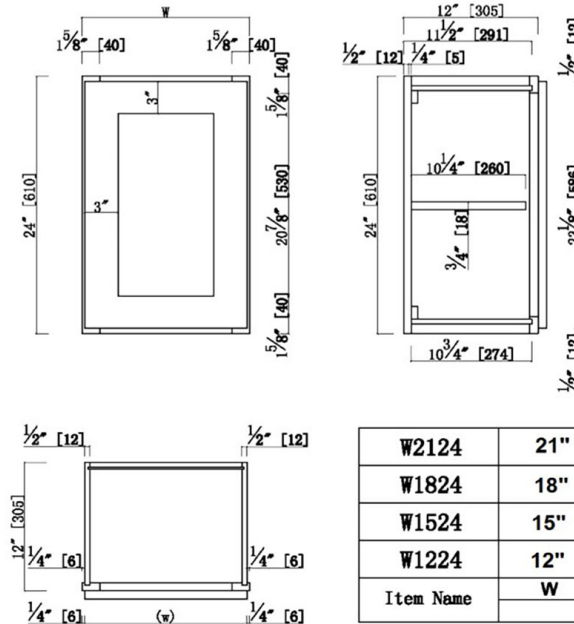

### Brookings Fully Assembled Shaker Tall Wall Kitchen Cabinet 12x24x12

Espresso

## SPECIFICATIONS

<b>MATERIAL CONSTRUCTION:</b>	Wood
<b>WOOD SPECIES:</b>	Maple
<b>ASSEMBLED DIMENSIONS:</b>	24" H x 12" L x 12" D
<b>ASSEMBLED WEIGHT:</b>	19 lbs.
<b>KITCHEN CABINET TYPE:</b>	Wall
<b>MOUNTING TYPE:</b>	Wall Mount
<b>CONSTRUCTION TYPE:</b>	Face Frame
<b>HINGE STYLE:</b>	Soft Close
<b>DOOR STYLE:</b>	1 Wood shaker door, reversible
<b>NUMBER OF DRAWERS:</b>	0
<b>DRAWER DIMENSIONS 1:</b>	N/A
<b>DRAWER DIMENSIONS 2:</b>	N/A
<b>DRAWER DIMENSIONS 3:</b>	N/A
<b>DWR BOX MATERIAL:</b>	N/A
<b>DWR CONSTRUCTION:</b>	N/A
<b>DWR GLIDE:</b>	
<b>FAKE DWR QTY:</b>	0
<b>FAKE DWR LOCATION:</b>	N/A

<b>NUMBER OF SHELVES:</b>	1
<b>SHELF STYLE:</b>	Flat
<b>ADJUSTIBLE SHELVES:</b>	Yes
<b>SHELF ADJUSTIBILITY INCREMENTS:</b>	2.5"
<b>SHELF DIMENSIONS:</b>	10.5" W x 10.25" D
<b>SHELF THICKNESS:</b>	0.75"
<b>SHELF MATERIAL:</b>	Plywood
<b>FACE FRAME MATERIAL:</b>	Solid Maple
<b>SIDES MATERIAL:</b>	Plywood
<b>BOTTOM MATERIAL:</b>	Plywood
<b>BACK PANEL MATERIAL:</b>	Plywood
<b>BACK BRACE MATERIAL:</b>	Wood
<b>TOE KICK INSET WIDTH:</b>	N/A