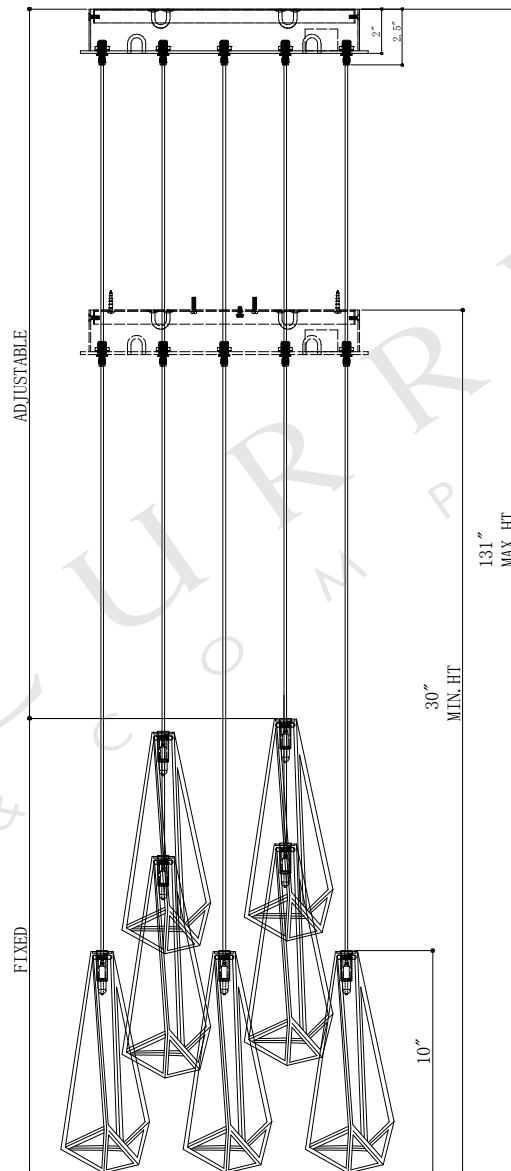

13"DIA\*2.5"H.CANOPY  
 11.75"DIA\*0.75"H MOUNTING  
 PLATE COVER  
 4"DIA\*10"H SHADE

TOP VIEW

CANOPY DETAIL

FRONT VIEW