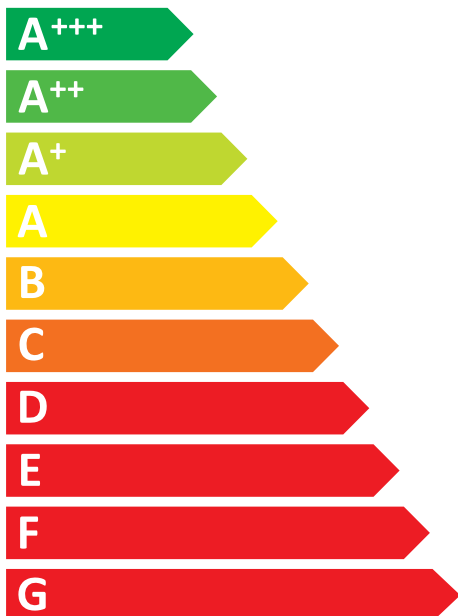

ENERGY

True

TWT-67D-4-HC

573
kWh/annum

205 L

-L

5
40°C-40%

2015/1094-IV