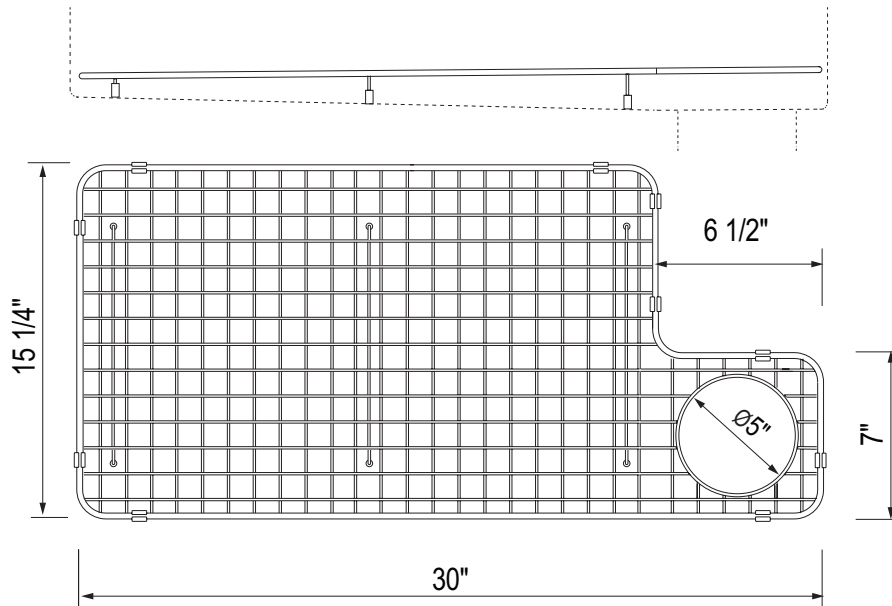

For warranty or additional information, contact:

U.S.A.
houseofrohl.com/support
1-800-777-9762

QUEBEC / MARITIMES / WESTERN CANADA
QUÉBEC / MARITIMES / OUEST CANADIEN
QUEBEC / MARITIMOS / CANADA OCCIDENTAL
houseofrohl.ca/support
1-866-473-8442

ONTARIO
houseofrohl.ca/support
1-800-287-5354