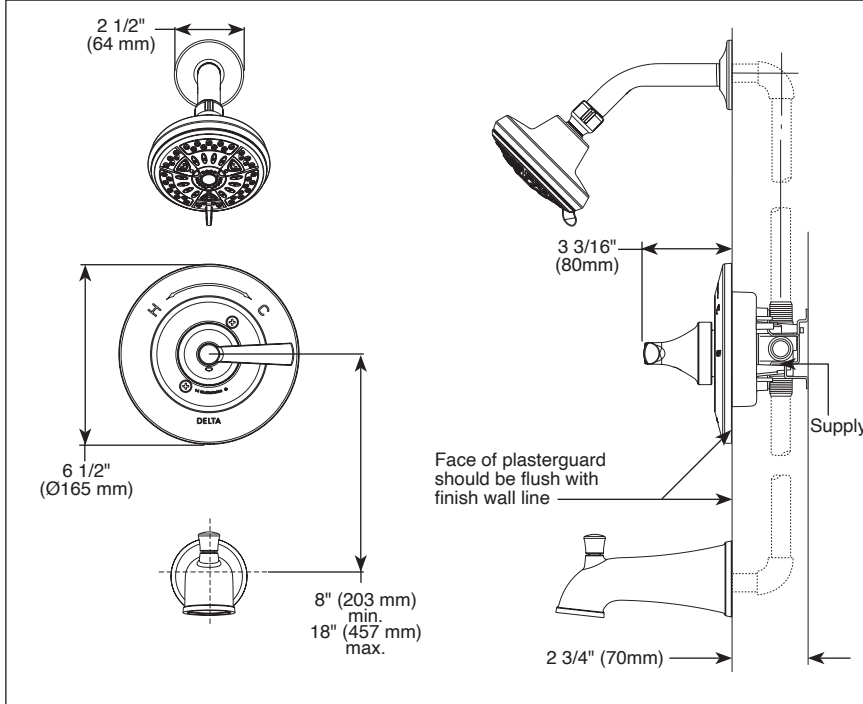

144862▲

Submitted Model No.: _____

Specific Features: _____

75641▲ Shower Head
1.75 GPM

Full Body Spray
 Full Spray w/Massage
 Massage Spray
 Shampoo Rinsing Spray
 Soft Drench Spray
 Shampoo Rinsing Spray w/Massage

RP101884▲ (Pull-Up Diverter)

see what Delta can do™

TUB AND SHOWER FAUCET

■ Casara™ Bath Collection

FEATURES:

- Monitor® 14 Series pressure balanced single handle bath mixing valve trim
- Shower Head with six spray settings

STANDARD SPECIFICATIONS:

- Maintains a balanced pressure of hot and cold water even when a valve is turned on or off elsewhere in the system
- For use with MultiChoice® Universal rough valve body (R10000 Series)
- Back-to-back installation capability
- Solid brass forged body
- Temperature only controlled with handle
- Field adjustable means to limit handle rotation into hot water zone
- 120° maximum handle rotation
- Maximum 1.75 gpm @ 80 psi, 6.6 L/min @ 550 kPa
- Tub port maximum flow rate 6.0 gpm @ 60 psi with R10000-UNBX
- Shower arm overall horizontal length = 5 1/2" (138 mm), including threaded ends
- Hot & Cold temperature indicators on escutcheon
- All parts replaceable from the front of the valve
- Pull-up tub spout: 1/2" NPT iron pipe thread connection or 1/2" copper spout tube soldering connection